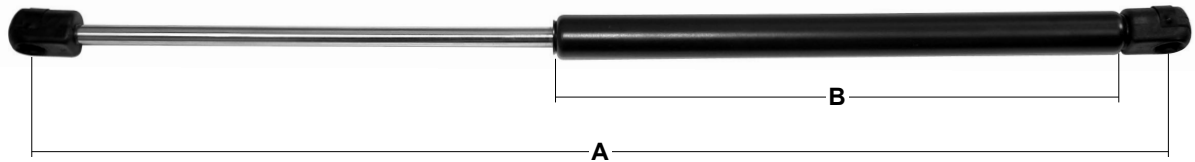

Réf. Ref.	A (mm)	B (mm)	C (mm)	D (mm)	Newtons	Réf. Ref.	A (mm)	B (mm)	C (mm)	D (mm)	Newtons
70/870-575	227	110	-	-	600	70/870-584	487	240	-	-	200
70/870-576	235	120	-	-	750	70/870-585	500	250	-	-	200
70/870-577	252	130	-	-	250	70/870-586	500	252	-	-	150
70/870-578	276	138	-	-	100	70/870-587	505	255	-	-	230
70/870-643	277	140	-	-	150	70/870-588	520	260	-	-	200
70/870-579	305	160	-	-	142	70/870-589	535	270	-	-	180
70/870-580	325	162	-	-	200	70/870-590	600	300	-	-	250
70/870-581	325	164	-	-	250	70/870-591	630	315	-	-	250
70/870-582	405	205	-	-	200	70/870-592	637	345	-	-	200
70/870-583	478	235	-	-	150	70/870-593	700	444	-	-	350