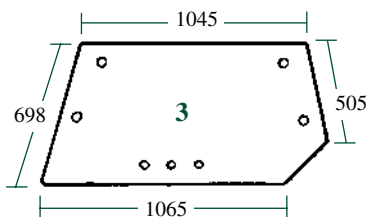

21/4072-51
(D7732, 04352383)
Arrière haut
(Avec découpe)
7 trous
Upper rear, (with cut-out)
7 holes