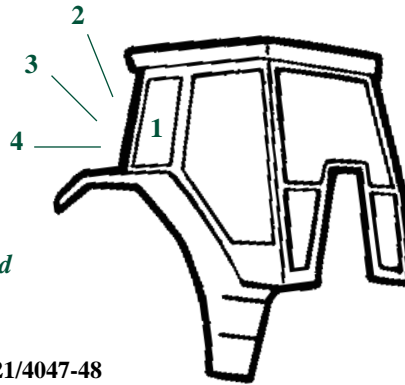

Part numbers are quoted for reference purposes only.
Our parts and accessories are not original.

VITRERIE DE CABINE
CAB GLASS

CABINE SERIE DX / SERIE DX CAB

AGROSTAR

DX4.61, 4.68, 4.71, 4.78,

DX6.08, 6.11, 6.21, 6.28, 6.31, 6.38, 6.61, 6.71, 6.81