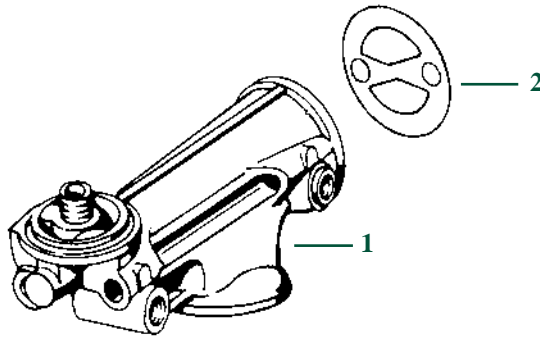

SUPPORT DE FILTRE A VISSER
SPIN ON FILTER BASE

Moteur Engine	Fig. Fig.	Réf. Ref.	OEM	Description Description
FL912 FL913 2, 3 4 cyl.	1	21/98-3	02135335 02232097 04156002	Support Filter head
	2	21/98-3G	03362983 04154482	Joint Gasket