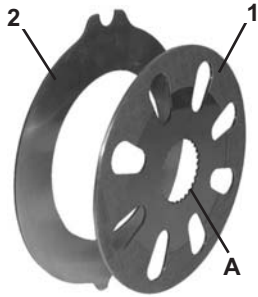

K.H.D. DEUTZ-FAHR PARTS

Disques de frein à bain d'huile - Brake discs (oil bath) - Remschijven (oliebad) - Scheiben (Ölbad) - Discos de freno (en baño de aceite)

	Fig.	Ref.	OEM	Ø mm	A	
Agrotron 4.70, 4.80, 4.85, 4.90, 4.95, 6.00, 6.01, 6.05, 6.15, 6.20, 6.30, 6.45 80, 85, 90, 100, 105, 106, 110, 120, 135, 150	1	21/422-83	04417527	222	28Z 56x60mm	
	2	21/423-82	04417528	227		

Freins à tambour - Brake drums- Remtrommels - Bremstrommels - Tambores de freno