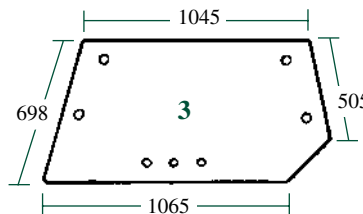

21/4072-52
(D7732T, 04352384)
Arrière haut
(Avec découpe)
7 trous
Upper rear, (with cut-out)
7 holes