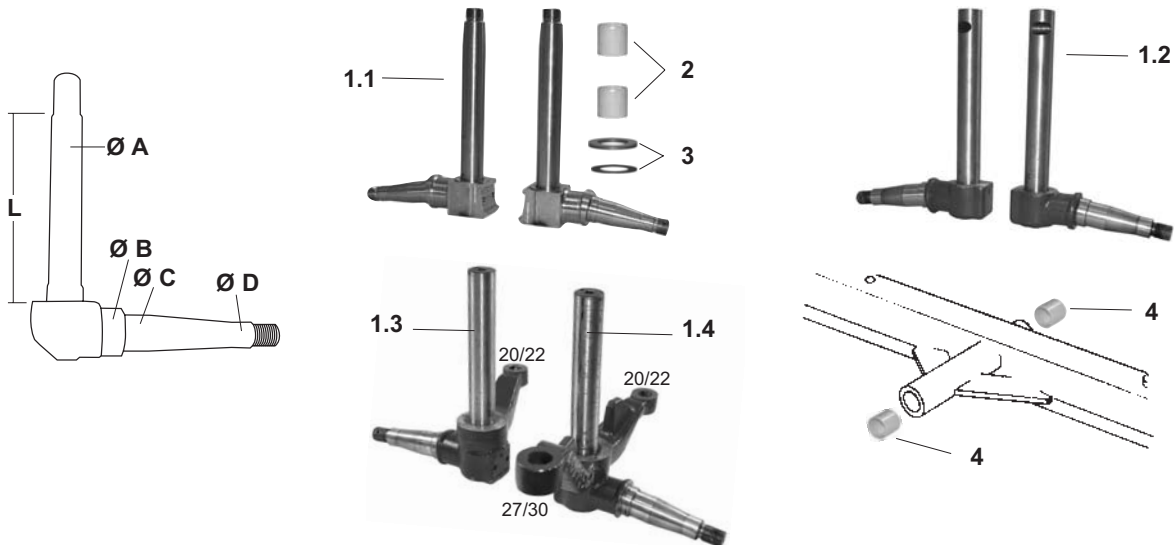

K.H.D. DEUTZ-FAHR PARTS

Pièces d'avant-train - Front axle parts - Voorasdelen - Vorderachsteile -
Piezas para el eje delantero

	1		2	3	4
	LH	RH			
D 30 06, D 40 06, D 45 06, D 52 06, D 55 06, D 62 06, D 28 07, D 36 07, D 40 07, D 45 07, D 48 07, D 60 07	21/470-35 (1.1) (03389319)	21/471-35 (1.1) (03389320)	21/477-35 (03389314, 04312526) Ø35.5/40 Ht. 40	21/479-35 (03389303) 21/479-36 (03389306)	21/486-28 (03389314, 04312526) Ø35.5/40 Ht. 40
D 60 06, D 62 06, D 68 06, D 62 07, D 65 07, D 68 07, D 70 07 (A)	21/470-36 (1.1) (02314119)	21/471-36 (1.1) (02314122)	21/477-36 (04312527) Ø40/47 Ht. 45	21/479-37 (03388480) 21/479-38 (03388481)	21/486-29 (04312527) Ø40/47 Ht. 45
	21/470-91 (1.2) (02383016)	21/471-91 (1.2) (02383014)			21/486-28 (03389314, 04312526) Ø35.5/40 Ht. 40
D 72 06, D 80 06, D 100 06 (B) D 72 07, D 78 07, DX 85 (C)	21/470-90 (1.3) (02386474)	21/471-90 (1.4) (02386803)			21/486-30 (04312528) Ø45/55 Ht. 45
D 70 07, D 72 07, D 78 07, DX 85, 90 (Heavy duty), DX 86, 92, 110, 120, 140, 145, 160, DX 3.10, 3.30, 3.50, 3.60, 3.65, 3.70, 3.90 (Heavy duty) DX 4.10, 4.30, 4.50, 4.70, DX 6.05, 6.10, 6.30, 6.50, DX 7.10, AgroPrima 4.31, 4.51, 4.56, 6.06			21/477-37 (04312529) Ø50/60 Ht. 50	21/479-39 (03392705) 21/479-40 (03390803)	21/486-29 (04312527) Ø40/47 Ht. 45

(A) direction manuelle - manual steering - mechanische besturing - Mechanische Lenkung - dirección manual

(B) direction hydrostatique - hydrostatic steering - hydrostatische besturing - Hydrostatische Lenkung - dirección hidrostática

(C) version standard - standard version - standaard versie - Standardversion - versión estándar

Les références des pièces sont indicatives.
Nos pièces ne sont pas d'origine.

Part numbers are quoted for reference purposes only.
Our parts and accessories are not original.

"THE RELIABLE SERVICE"