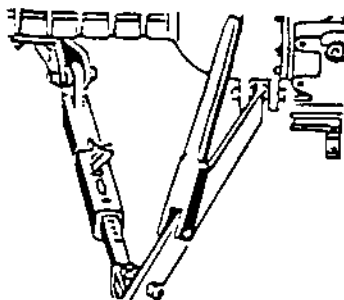

PAIRE DE STABILISATEURS RIGIDES & REGLABLES / RIGID & ADJUSTABLE STABILISER PAIR

21/740-24K
(Ex : KD.350K2)
Série "DX3" Serie

Avec bras télescopiques
2 tirants + sabots gauche & droit

With telescopic arms
2 rods + RH & LH brackets

Les références des pièces sont indicatives.
Nos pièces ne sont pas d'origine.

Part numbers are quoted for reference purposes only.
Our parts and accessories are not original.