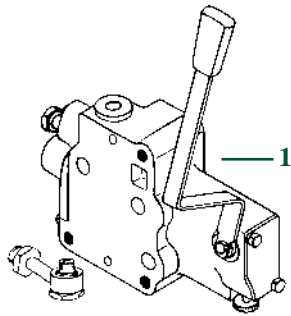

DISTRIBUTEURS HYDRAULIQUES
HYDRAULIC VALVES

Ces distributeurs de haute qualité sont conçus pour le montage direct sur le système hydraulique des tracteurs DEUTZ avec ou sans vanne couvercle. Quatre positions crantées ou à retour automatique dont une flottante. Réglage immédiat en simple ou double effet. Jusqu'à trois éléments flasquables. Débit : 45 l/m. Pression : 300 bars

Tracteurs Tractors	Fig. Fig.	Réf. Ref.	Description Description
Série "05"/Serie	1	21/7600-8	HSV.10 Elément commutable simple/double effet Montage BOSCH avec adaptateur et levier Filetage : M18x1,5 <i>BOSCH type slice, single/double acting changeover with adaptor and lever</i> Thread : M18x1,5
		21/7615-1	HEZ.2230 Jeu de vis 1 élément / Screw set 1 slice
		21/7615-2	HEZ.2231 Jeu de vis 2 éléments / Screw set 2 slices
		21/7615-3	HEZ.2232 Jeu de vis 3 éléments / Screw set 3 slices
		21/7612-1	H148A Adaptateur / Adapter
		21/7609-2	H158L Levier / Lever
Série "06"/Serie	2	21/7600-9	K233/159SV Elément commutable simple/double effet Montage DEUTZ avec levier Filetage : M18x1,5 <i>DEUTZ type slice, single/double acting changeover with adaptor and lever</i> Thread : M18x1,5
		21/7615-4	K233/1 Jeu de vis 1 élément / Screw set 1 slice
		21/7615-5	K233/2 Jeu de vis 2 éléments / Screw set 2 slices
		21/7615-6	K233/3 Jeu de vis 3 éléments / Screw set 3 slices
		21/7609-3	H149L Levier / Lever

These high quality valves are specially tailored to suit the "Deutz" hydraulic system. The operating levers can be quickly displayed in 4 positions range or on automatic return with one floating position. They can be easily switched to the single or double acting position. Three additional slices can be fitted on. Flow : 45L/m. pression : 300 bars.

Les références des pièces sont indicatives.
Nos pièces ne sont pas d'origine.

Part numbers are quoted for reference purposes only.
Our parts and accessories are not original.