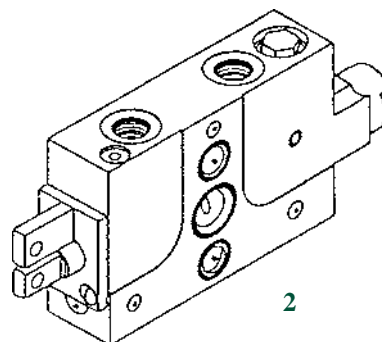

2

Tracteurs Tractors	Fig. Fig.	Réf. Ref.	OEM	Description Description
Série "07C" Serie Avec / With Starcab DX3.10, 3.30, 3.50, 3.60, 3.65 Agroprima 4.31, 4.51, 4.56, 6.06, 6.16 Agroxtra 3.57, 4.07, 4.17, 4.57, 6.07, 6.17	1	21/7600-10	04349394	Elément commutable simple/double effet 4 positions Filetage : M18x1,5 Débit : 70l/minute Pression : 220 bars Sans jeu de levier Single/double acting changeover 4 positions Thread : M18x1,5 Flow : 70l/minute Pressure : 220 bars Less lever
		21/7609-4		Jeu de levier avec tringlerie Lever set with control rod
Séries Agrostar, Agrotron Series	2	21/7600-11	Bosch 0521609001 0521609005 0521609009 0521609013 0521609019 0521609021 0521609022 0521609053	Elément commutable simple/double effet Filetage : M22x1,5 Débit : 70l/minute Pression : 220 bars Sans cable de cde Single/double acting changeover 4 positions Thread : M22x1,5 Flow : 70l/minute Pressure : 220 bars Less operating cable
		21/7609-5		Cable de cde Operating cable

Les références des pièces sont indicatives.
Nos pièces ne sont pas d'origine.

Part numbers are quoted for reference purposes only.
Our parts and accessories are not original.