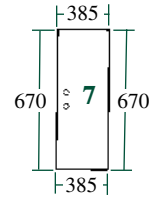

VITRERIE DE CABINE
CAB GLASS

CABINE SEKURA (S74) / SEKURA CAB (S74)

D6806, D7206, D8006, D10006

Toutes vitres claires
All glass not tinted

21/4002-2
(D7040, 04316689)
Pare-brise
Windscreen

Les références des pièces sont indicatives.
Nos pièces ne sont pas d'origine.

Part numbers are quoted for reference purposes only.
Our parts and accessories are not original.