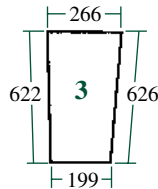

21/4015-2
(D7042, 04316655)
Avant (Bas gauche)
Front (Lower LH)