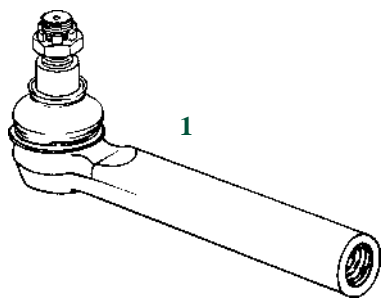

ROTULES & TIRANTS DE DIRECTION
STEERING LINKS & SOCKETS

Tracteurs Tractors	Fig. Fig.	Réf. Ref.	OEM	Filetage ou Ø Thread or Ø	Longueur Length	Conicité Cone
TRACTEURS 4 ROUES MOTRICES DIRECTION ASSISTEE 4 WHEEL DRIVE TRACTORS WITH POWER STEERING						
DX3.10, 3.30, 3.50, 3.65, 3.70, 3.75, 3.80, 3.90 Agrocompact 3.30V/F, 3.50S, 3.50V/F, 3.70VF, 3.90F, 3.90S Agroprima 4.31, 4.51, 4.56, 6.06, 6.16 Agrostar 4.61, 4.71, 6.11, 6.21, 6.31, 6.61 4.68, 4.78, 6.08, 6.28, 6.38 Agroxtra 3.57, 4.07, 4.17, 4.47, 4.57, 6.07, 6.17	1	21/495-88	04358286	F22x1,5D + écrou/Nut	230mm	23,5/25,5mm
Agroprima 4.31, 4.51, 4.56 Agroxtra 3.57, 4.07, 4.17, 4.47, 4.57		21/495-89	04392038	F22x1,5D	210mm	
Agroprima 6.06, 6.16 Agrostar 4.61, 4.71, 6.11, 6.21, 6.31, 6.61 4.68, 4.78, 6.08, 6.28, 6.38 Agroxtra 6.07, 6.17		21/495-90	04388223		270mm	
DX6.10, 6.30, 6.50 Agroprima 6.06, 6.16 Agrostar 4.61, 4.71, 6.11, 6.21, 6.31, 6.61 4.68, 4.78, 6.08, 6.28, 6.38 Agroxtra 6.07, 6.17		21/495-91	04383057		365mm	
DX3.10, 3.30, 3.50, 3.60, 3.65 DX3.70, 3.75, 3.80, 3.90 Agroprima 4.31, 4.51	2	21/497-62	04383056	M22x1,5D M22x1,5D	210mm	
Agroprima 4.31, 4.51, 4.56 Agroxtra 3.57, 4.07, 4.17, 4.47, 4.57		21/497-63	04358287	M22x1,5D M22x1,5D Centre/Center M55x1,5D		
Agroprima 4.31, 4.51, 4.56 Agroxtra 3.57, 4.07, 4.17, 4.47, 4.57		21/497-61	04388153	M22x1,5D M22x1,5D		
Agrotron 4.70, 4.80, 4.85, 4.90, 4.95 6.00, 6.01, 6.05, 6.15, 6.20, 6.30, 6.45		21/497-46	04415654	M22x1,5D M24x1,5D		

Les références des pièces sont indicatives.
Nos pièces ne sont pas d'origine.

Part numbers are quoted for reference purposes only.
Our parts and accessories are not original.