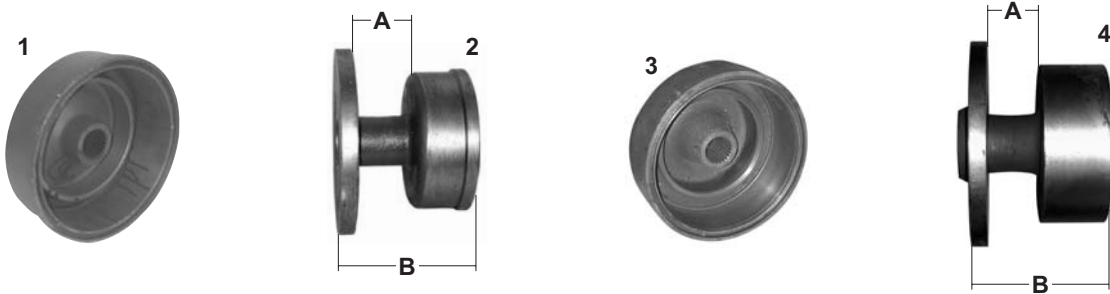

Fig.	Ref.	OEM	A mm	B mm
D6807, 7007, 7207, 7807 DX3 VC .70 .90	1	21/400-3	03393285	-	-
DXab 85, 90 92, 110, 120 DXbis 85, 90, 110, 120 DX4.70, DX6.05, 6.10, 6.30, Intrac 6.30, 6.60	2	21/400-4	04313624	85	194
D6807, 7007, 7207, 7807, D6807C, 7007C, 7207C, 7807C, DXab 80, 86 DX3 SC .70 .90, DX3 VC .70 .90, DX4 .10 .30 .50, AgroPrima 4.31, 4.51, 4.56 AgroXtra 4.47, 4.57	3	21/400-5	04323315	-	-
AgroPrima 4.31, 4.51, 4.56, 6.06, 6.16 AgroStar 4.61, 4.71, 6.11, 6.21, 6.31, 6.61 AgroStar 4.68, 4.78, 6.08, 6.28, 6.38 AgroXtra 4.47, 4.57, 6.07, 6.17	4	21/400-7	04384112	70	175

Les références des pièces sont indicatives.
Nos pièces ne sont pas d'origine.

Part numbers are quoted for reference purposes only.
Our parts and accessories are not original.