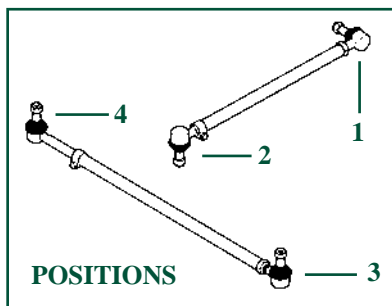

ROTULES & TIRANTS DE DIRECTION
STEERING LINKS & SOCKETS

Tracteurs Tractors	Fig. Fig.	Réf. Réf.	OEM	Position Position	Filtage ou Ø Thread or Ø	Longueur Length	Conicité Cone
D6806, 7206, 7506, 8006 D10006, 13006 D6807, 7007, 7207, 7807 D4507C, 4807C, 5207C, 6007C D6207C, 6507C, 6807C, 7007C D7207C, 7807C DX80, 85, 86, 90, 92 DX4.10, 4.30, 4.50, 4.70 DX6.05 Agroprima 6.06	A	21/497-64	02311220	1-3	M24x1,5D	105mm	20/22mm
	B	21/495-92	02315645	2-4	Ø26mm	710mm 7 crans 7 grooves	20/22mm
		21/495-93	04317563	4	Ø28mm	760mm 7 crans 7 grooves	
	A (D. A)	21/581-35	02339941	3	M27x1,5D	125mm	23,5/26mm
		21/581-7	02382013		M30x1,5D	120mm