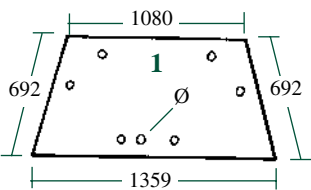

CABINE SERIE DX / SERIE DX CAB

DX4.10, 4.20, 4.30, 4.50, 4.70,
DX6.05, 6.10, 6.30, 6.50, 7.10

Toutes vitres claires
All glass not tinted

21/4000-62
(D7710, 04337958)
Pare-brise fixe
7 trous, Ep.: 6 mm, Ø 19mm
Windscreen fixed
7 holes, Thick.: 6mm, Ø 19mm