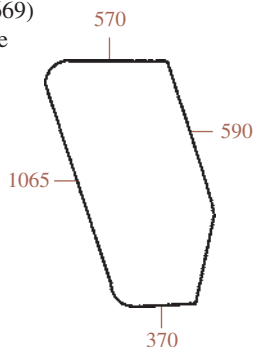

23/4038-3
(D9005, 5108669)
Porte gauche
LH door

23/4039-3
(D9004, 5108670)
Porte droite
RH door