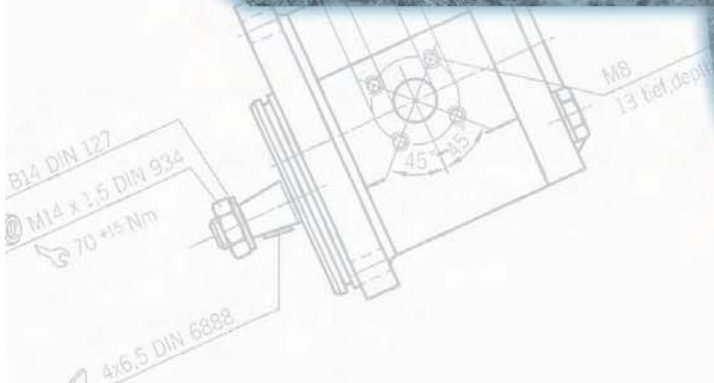

bepco
tractor parts

FIAT AGRI

N
E
W

H
O
L
L
A
N
D