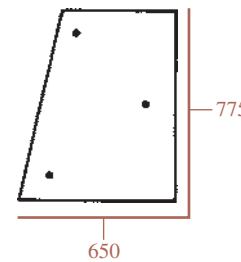

23/4000-86
(D6711, 82000296)
Pare-brise
Windscreen

23/4047-65
(D6720, 83995322, 82009813)
Latérale gauche - 3 trous
Side LH - 3 holes

23/4047-66
(D6721, 83995321, 82009812)
Latérale droite - 3 trous
Side RH - 3 holes