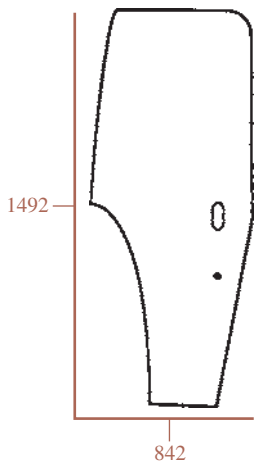

23/4020-15A
(D6718/A, 82000396)
Porte gauche - 2 trous
Door LH - 2 holes

23/4020-16A
(D6719/A, 82000367)
Porte droite - 2 trous
Door RH - 2 holes