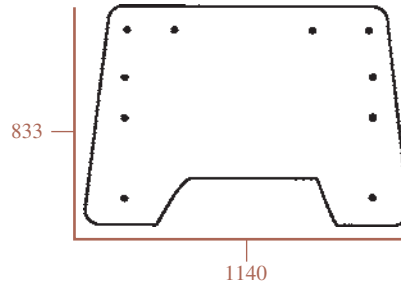

Part numbers are quoted for reference purposes only.
Our parts and accessories are not original.

VITRERIE DE CABINE
CAB GLASS

SERIE "M"

M100, M115, M135, M160

Toutes vitres teintées
All glass tinted

23/4004-4
(D9031, 82000488)
Pare-brise (Ouvrant) - 10 trous
Windscreen (Opening) - 10 holes