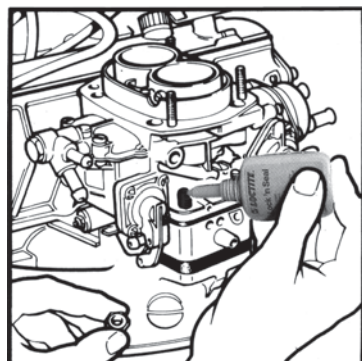

Les références des pièces sont indicatives.
Nos pièces ne sont pas d'origine.

Part numbers are quoted for reference purposes only.
Our parts and accessories are not original.