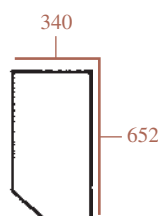

23/4011-14
(D6712, 82001924)
Avant (Bas droit) - claire
Front (Lower RH) - not tinted