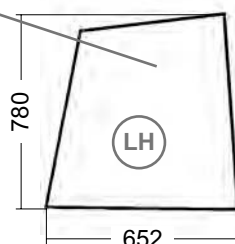

23/4047-61
(D6826, 82002230)