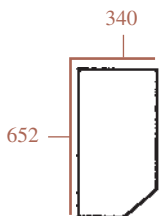

23/4011-13
(D6713, 82001923)
Avant (Bas gauche) - claire
Front (Lower LH) - not tinted