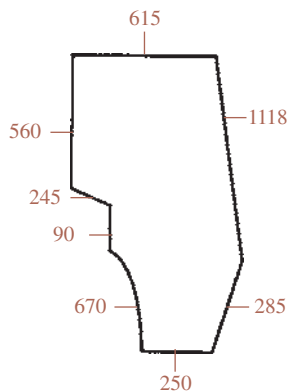

23/4020-27
(D9037, 5136431)
Porte (Gauche & droite)
Door (LH-RH)