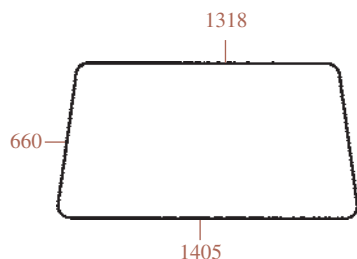

23/4000-47
(D9001, 5113401)
Pare-brise
Windscreen