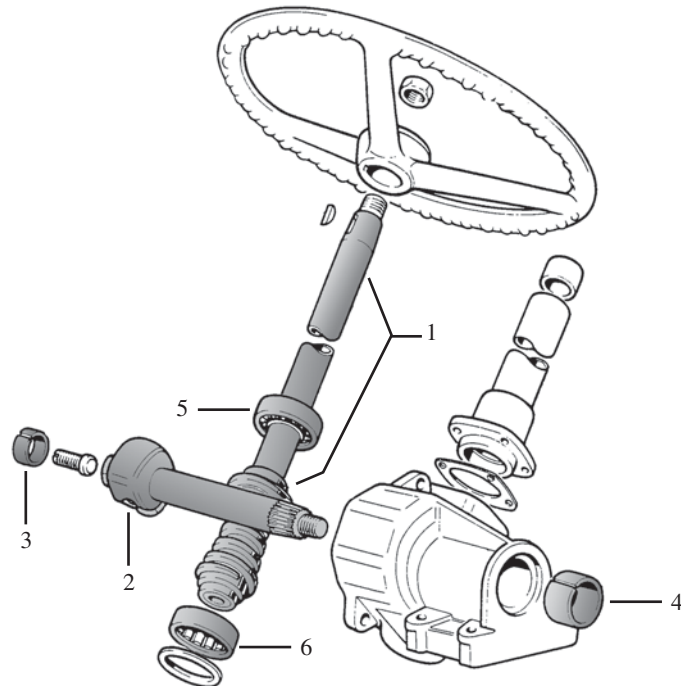

DIRECTION MANUELLE
MANUAL STEERING

Tracteurs Tractors	Fig. Fig.	Réf. Ref.	OEM	Description Description
450, 550, 580, 600, 640	1	23/530-19	596156 4988506	Arbre Shaft
	2	23/536-3	599711 4988560	
	3	23/543-9	998908	Buselure Bushing
	4	23/543-10	998904 4989085	
	5	23/526-4	998933 4654656	Roulement Bearing
	6	23/529-6	998932	

Les références des pièces sont indicatives.
Nos pièces ne sont pas d'origine.

Part numbers are quoted for reference purposes only.
Our parts and accessories are not original.