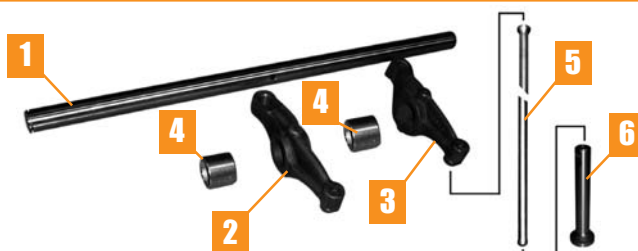

CULBUTEURS
ROCKER SHAFTS & ARMS

Types d'engins Machines types	Moteur Engine	Axe Rock. shaft	Culbuteur Rocker arm		Bague Rock. arm bush	Tige Push rod	Poussoir Tappet
			Geuche Lh.	Droit Rh.			
		1	2	3	4	5	6
520-2, 520-2HL, 520-4, 520-4HL, 520M-2, 520M-4, 520S, 525-2, 525-4, 525B-2, 525B-2HL, 525B-4, 530-2, 530-4, 530-2HL, 530-4HL, 530B HL-2, 530B HL-4, 530B-2, 530B-4, 540B2, 540B4, 540BM2, 540BM4	A4.236 (LD)						
520-2, 520-2HL, 520-4, 520-4HL, 520M-2, 520M-4, 525-2, 525-4, 525B-2, 525B-2HL, 525B-4HL, 530-2, 530-4, 530-2HL, 530-4HL, 530B HL-2, 530B HL-4, 530B-4, 540B4, 540BM4	AT4.236 (LH)						
520, 520S, 520-55, 520-55FS, 520-50, 525-50, 525-58FS, 525-67, 525-67FS, 526, 526S, 526-55, 526S, 527-58, 527-58FS, 527-67, 527-67FS, 530-70, 530-70 F/S, 530-70Sway, 530S, 530-110, 530-120, 530-120S, 530-95, 530-6, 532, 532Sway, 535-6, 537, 537Sway, 537-120, 537-130, 540-70, 540-70F/S, 540S	1004.4 (AA) (blue)	45/6051-3 (ZZ90032, 02100027, 02101886, 02100156, 83450, 83449, 31411125)	45/50-11 (4115R306, 02100030, 02200217, 37371271, 02101888, 02201758, 02201982, 02101067, 02101069)	45/50-12 (4115R305, 02100031, 02200216, 37371281, 02201981, 02101068, 02101070, 02101887)	45/6052-2 (A) (2511425, 02192050)		
520, 520S, 520S, 525-58, 525-58FS, 525-67, 525-67FS, 526, 526S, 526-55, 526-55FS, 526S, 527-58, 527-58FS, 527-67, 527-67FS, 530-70, 530-70F/S, 530-70Sway, 530S, 530-110, 530-120, 530-120S, 530-95, 530-67, 530-67FS Plus, 532, 532Sway, 532H, 535-67, 535-67FS plus, 537, 537Sway, 537-120, 537-130, 537H, 540-70, 540-70F/S, 540-120, 540S	1004.4T (AB) (blue)					45/53-7 (31434307, 02100043)	45/54-7 (3142U031, 02100044, 31434163, 02201396)
520LE, 520SLE, 520-50LE, 525-50LE, 526LE, 526SLE, 528-70, 528S, 530, 530FS, 530Sway, 530-70LE, 530-70F/S LE, 530-70LE Sway, 532, 532-120, 532-120Sway, 532LE, 532LE Sway, 535-95, 535-95Sway, 537, 537-135, 537-135 Sway, 537LE, 537LE Sway, 540, 540Sway, 540-70LE, 540-70 F/S LE, 540-70LE Sway	1004.42 (AR) (green)						
520LE, 520SLE, 525-50S, 526LE, 526SLE, 528-70, 528S, 530, 530FS, 530-70LE, 530-70F/S LE, 530-70LE Sway, 530-110LE, 532, 532-120, 532-120Sway, 532LE, 532LE Sway, 532HLE, 535-95, 535-95Sway, 537, 537-135, 537-135Sway, 537LE, 537LE Sway, 537HLE, 540-170, 540, 540Sway, 540-70LE, 540-70F/S LE, 540-70LE Sway, 530FS Plus, 530Super AG, 530SXL, 540FS Plus, 540Super AG, 540S XL	1004.40T (AK) (green)						

(A) La bague 45/6052-2 est utilisée avec les culbuteurs dont la référence Perkins commence par 41151.. par ex. : 41151419, 41151421, 41151467, 41151468, 41151481, 41151482. Elle n'est pas nécessaire pour les culbuteurs dont la référence Perkins commence par 3737 ou 4115R.

(A) 45/6052-2 bush is used with rocker arms starting with Perkins reference 41151.. eg 41151419, 41151421, 41151467, 41151468, 41151481, 41151482. It is not required for rocker arms starting with Perkins reference 3737 or 4115R.

Les références des pièces sont indicatives.
Nos pièces ne sont pas d'origine