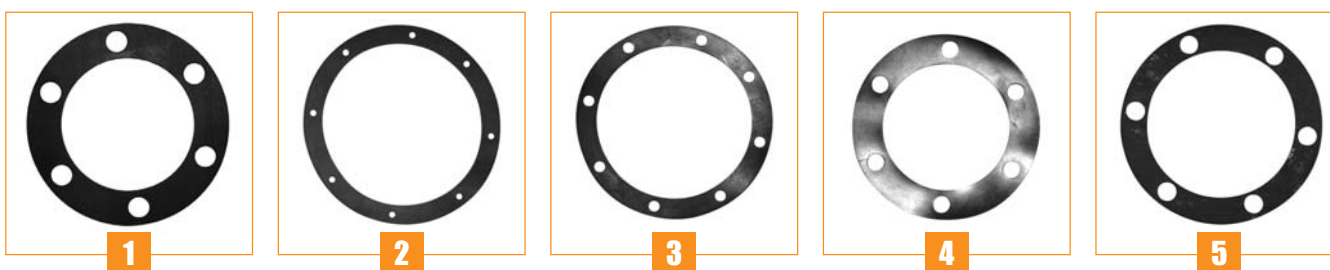

VALVES
VALVES

Types d'engins Machines types	Réf. Ref.	Filet Thread	Fig.
520, 520LE, 520SLE, 520-50, 520-50LE, 524-50, 525-50, 525-50S, 526, 526LE, 526S, 526SLE, 527-55, 527-55S, 528S, 528-70, 530, 530FS, 530FS Super, 530FS Plus, 530S, 530Super AG, 530-70, 530-70F/S, 530-70F/S LE, 530-70 LE, 530-70Sway, 535-60, 535-60FS, 535-60FSPlus, 535-95, 535-95FS, 535-95FSPlus, 535-95Sway, 540, 540FS, 540FSPlus, 540FSSuper, 540SuperAG, 540-70, 540-70F/S, 540-70F/S LE, 540-70LE, 540-70Sway, 540-70LESway,	45/901-14 (47700399)	BSP 1/2 - 14	

JOINT DE COUVERCLE DU RÉSERVOIR HYDRAULIQUE
HYDRAULIC TANK GASKET

Types d'engins Machines types	Réf. Ref.	Description	Fig.
520, 520LE, 520SLE, 526, 526LE, 526S, 526SLE, 528S, 528-70	45/653-1 (81300476)	Joint couvercle supérieur Upper plate gasket	1
520-2, 520-2HL, 520-4, 520-4HL, 525-2, 525-4, 525B-2, 525B-2HL, 525B-4, 525B-4HL, 525-58, 525-58FS, 525-67, 525-67FS, 525-67Sway, 527-58, 527-58FS, 527-67, 527-67FS, 530B-HL2, 530B-HL4, 530-95, 530-110, 530-110Placeace, 530-120, 530-120SPlaceace, 540-120, 540B, 540BM-2, 540BM-4	45/653-2 (81300239, 8130172)	Joint de couvercle inférieur Lower plate gasket	2
520-50, 520-50LE, 525-50, 525-50S, 525-58, 525-58FS, 525-67, 525-67FS, 525-67Sway, 526-55, 526-55FS, 527-58, 527-58FS, 527-67, 527-67FS, 530, 530FS, 530FS Super, 530FS Plus, 530Super AG, 530-67, 530-67FM, 530-70, 530-70F/S, 530-70F/S LE, 530-70 LE, 530-70Sway, 535-60, 535-60FS, 535-60FSPlus, 530-95, 530-110, 530-110LE, 530-110Placeace, 530-120, 530-120SPlaceace, 535-67, 535-67FM, 535-95, 535-95FS, 535-95FSPlus, 535-95Sway, 537-120, 537-130, 540, 540FS, 540FSPlus, 540FSSuper, 540SuperAG, 540-70, 540-70F/S, 540-70F/S LE, 540-70LE, 540-70Sway, 540-70LESway, 540-120, 540-170	45/653-3 (81300360)	Joint de couvercle inférieur Lower plate gasket	3
520, 520LE, 520SLE, 526, 526LE, 526S, 526SLE, 528S, 528-70, 530S	45/653-5 (81300466)	Joint de couvercle inférieur Lower plate gasket	4
520, 520LE, 520S, 520SLE, 526, 526LE, 526S, 526SLE, 520-55, 526, 526S, 526-55	45/653-6 (16201778)	Joint couvercle supérieur Upper plate gasket	5

Les références des pièces sont indicatives.
Nos pièces ne sont pas d'origine

"THE RELIABLE SERVICE"

Part numbers are quoted for reference purposes only.
Our parts and accessories are not original.