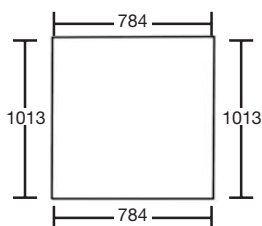

VITRERIE GLASS

Loadall / farm special
520S, 526S, 528S, 520-55 & 526-55

Pare-brise / Windscreen

45/4001-25
(82730519)