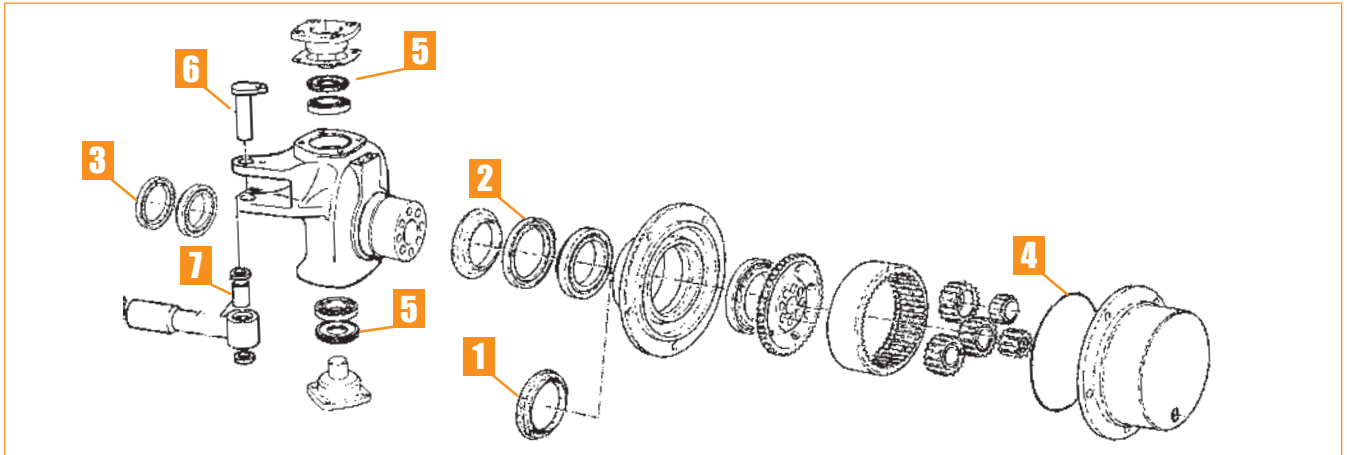

PONT AVANT 4RM
FRONT AXLE 4WD

Types d'engins Machines types	Réf. Ref.	Dimensions	Fig.
525-58, 525-58FS, 525-67, 525-67FS, 525-67Sway, 527-58, 527-58FS, 527-67, 527-67FS, 530-67, 530-67FM, 535-67, 535-67FM, 530-95, 530-110, 530-110LE, 530-110Placeace, 530-120, 530-120SPlaceace, 537-120, 537-130, 540-120	45/6410-54 (90450025)	130 x 156 x 12 mm	1
520, 520LE, 520S, 520SLE, 520-40, 520-50, 520-50LE, 520-55, 524-50, 525-50, 525-50S, 525-58, 525-58FS, 525-67, 525-67FS, 525-67Sway, 526, 526LE, 526S, 526SLE, 526-55, 526-55FS, 527-55, 527-55S, 527-58, 527-58FS, 527-67, 527-67FS, 528S, 528-70, 530, 530FS, 530FS Super, 530FS Plus, 530S, 530Super AG, 530-70, 530-70F/S, 530-70F/S LE, 530-70 LE, 530-70Sway, 530-95, 530-110, 530-110Placeace, 530-120, 530-120SPlaceace, 532H, 532HLE, 532-120, 532-120Sway, 535-60, 535-60FS, 535-60FSPlus, 535-95, 535-95FS, 535-95FSPlus, 535-95Sway, 535-125, 535-125H, 535-140, 537H, 537HLE, 537-135, 537-135Sway, 540, 540FS, 540FSSuper, 540SuperAG, 540-70, 540-70F/S, 540-70F/S LE, 540-70LE, 540-70Sway, 540-70LESway, 540-120, 540-140H, 540-170	45/6410-55 (90450033, 45010202, 90450021)	126 x 160 x 16 mm	2
524-50, 525-50, 525-50S, 525-58, 525-58FS, 525-67, 525-67FS, 525-67Sway, 527-58, 527-58FS, 527-67, 527-67FS, 527-55, 527-55S, 528S, 528-70, 530, 530FS, 530FS Super, 530FS Plus, 530S, 530Super AG, 530-70, 530-70F/S, 530-70F/S LE, 530-70LE, 530-70Sway, 530-95, 530-110, 530-110Placeace, 530-120, 530-120SPlaceace, 535-60, 535-60FS, 535-60FSPlus, 535-95, 535-95FS, 535-95FSPlus, 535-95Sway, 535-125, 535-125H, 535-140, 537H, 537-135, 537-135Sway, 540, 540FS, 540FSPPlus, 540FSSuper, 540SuperAG, 540-70, 540-70F/S, 540-70F/S LE, 540-70LE, 540-70Sway, 540-70LESway, 540-120, 540-170	45/6410-56 (90450040, 90408000, 90450006)	16,5 x 46,15 x 80 mm	3
526, 526S, 528S, 528-70, 530, 530FS, 530FS Super, 530 FS Plus, 530 Super AG, 530-67, 530-67FM, 535-67, 535-67FM, 532H, 532-120, 532-120Sway, 535-60, 535-60FS, 535-60FSPlus, 535-95, 535-95FS, 535-95FSPlus, 535-95Sway, 535-125, 535-125H, 535-140, 537H, 537-135, 537-135Sway, 540, 540FS, 540FSPlus, 540FSSuper, 540SuperAG, 540-140H, 540-170	45/6410-57 (90450009)	15 x 45 x 65 mm	
520, 520LE, 520S, 520SLE, 520-40, 520-55, 524-50, 525-50, 525-50S, 525-58, 525-58FS, 525-67, 525-67FS, 525-67Sway, 526, 526LE, 526S, 526SLE, 526-55, 526-55FS, 527-55, 527-55S, 527-58, 527-58FS, 527-67, 527-67FS, 528S, 528-70, 530, 530FS, 530FS Super, 530FS Plus, 530S, 530Super AG, 530-70, 530-70F/S, 530-70F/S LE, 530-70 LE, 530-70Sway, 530-95, 530-110, 530-110LE, 530-110Placeace, 530-120, 530-120SPlaceace, 532H, 532HLE, 532-120, 532-120Sway, 535-60, 535-60FS, 535-60FSPlus, 535-95, 535-95FS, 535-95FSPlus, 535-95Sway, 535-125, 535-125H, 535-140, 537H, 537HLE, 537-135, 537-135Sway, 540, 540FS, 540FSSuper, 540SuperAG, 540-70, 540-70F/S, 540-70F/S LE, 540-70LE, 540-70Sway, 540-70LESway, 540-120, 540-140H, 540-170	45/6410-58 (90450047)	18,5 x 45 x 65 mm