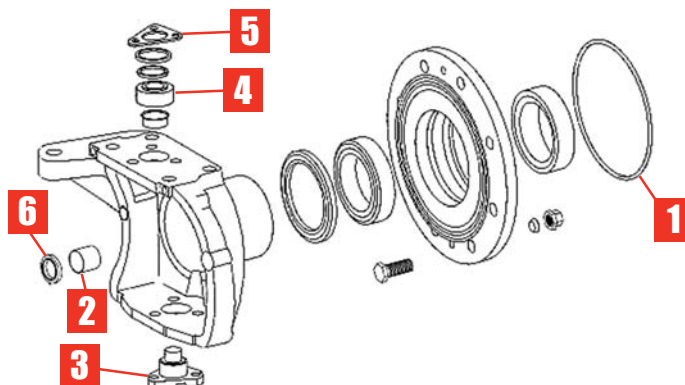

"THE RELIABLE SERVICE"

Part numbers are quoted for reference purposes only.
Our parts and accessories are not original.

CARTER DE MOYEU (MONTAGE CARRARO)
HUB HOUSING (CARRARO FITTING)

Types d'engins Machines types	Anneau Ring	Bague Bush	Pivot Pin	Bague Bush	Épaisseur Thickness	Bague Bush
	1	2	3	4	5	6
Montage Carraro	44/6413-123	44/6462-123 35 x 39 x 35	44/6450-123 ↑ (475270) Ø 36 - 50	44/6452-123 sup. type Belleville Upper Belleville type	44/6453-123 (108916) 0.35mm	44/6407-67 42.2 x 46.2 x 31.7
		44/6462-124 45 x 50 x 35	44/6450-124 ↓ (109533) Ø 28 - 50	44/6452-124 inf. type Belleville Lower Belleville type	44/6453-124 (108915) 0.19mm	44/6407-68 42 x 46 x 32
		44/6453-125 (108914) 0.10mm				