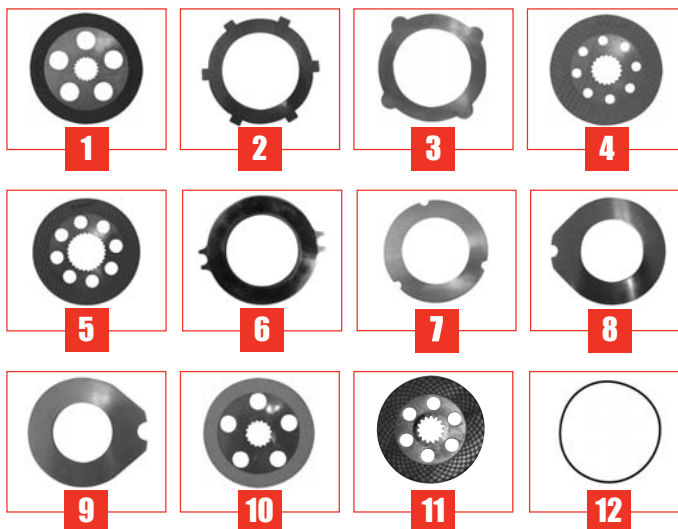

FREINS À DISQUE (BAIN D'HUILE) OIL BATH DISC BRAKES

Réf. Ref.	OEM	Dimension		Fig.
44/422-38	475796	177.9 x 34 x 4.8	19Z	1
44/422-39	477709	199.6 x 129.6 x 2.7	-	2
44/422-40	478031	97.6 x 84.8 x 1.5	-	3
44/422-41	478128	142.9 x 34 x 4.9	19Z	4
44/422-43	549314	169.6 x 56.2 x 4.8	28Z	5
44/422-42	549313	170 x 109.75 x 2.6	-	6
44/423-16	477279	201.6 x 130 x 2.7	-	7
44/423-17	133989	209.3 x 121 x 2.7	-	8
44/423-18	501266	162.9 x 80 x 2.7	-	9
44/423-19	562516	201 x 40.6 x 4.8	16Z	10
44/422-70	473832	215 x 10	15Z	11
44/416-37	473835	Ext. / Out.	Joint / Seal	12
44/416-38	473838	Int. / Inn.		
44/416-39	473837	Ext. nylon Out.		
44/416-40	473834	Int. nylon Inn.		
44/416-43	549253			
44/416-44	549322