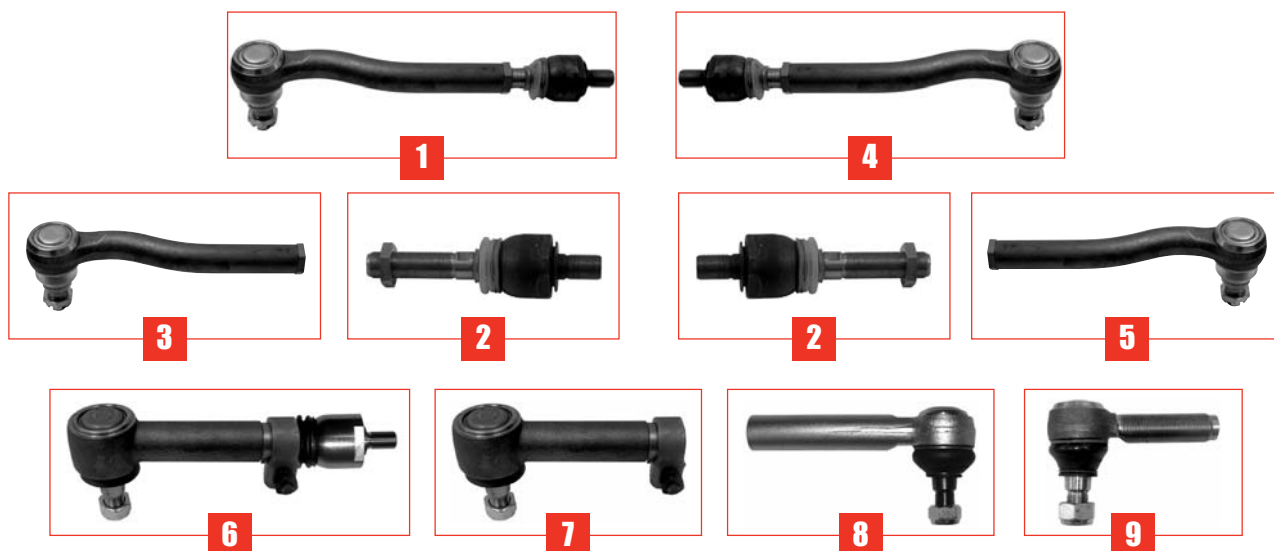

ROTULES ET TIRANTS DE DIRECTION 4RM TIE ROD AND SOCKETS 4WD

Réf. Ref.	OEM	Filet Thread	Longueur Length	(mm)	Fig.
44/490-23	601216	M 22 x 1.5 RH	435	27 x 30	1
44/497-179	601209	M 24 x 1.5 RH / M 22 x 1.5 RH	210	-	2
44/495-172	601218	F 24 x 1.5 RH	294	27 x 30	3
44/490-24	601217	M 22 x 1.5 RH	435	27 x 30	4
44/497-179	601209	M 24 x 1.5 RH / M 22 x 1.5 RH	210	-	2
44/496-52	601219	F 24 x 1.5 RH	294	27 x 30	5
44/490-25	601222	M 22 x 1.5 RH	500	27 x 30	1
44/497-179	601209	M 24 x 1.5 RH / M 22 x 1.5 RH	210	-	2
44/495-173	601220	F 24 x 1.5 RH	359	27 x 30	3
44/490-26	601221	M 22 x 1.5 RH	500	27 x 30	4
44/497-179	601209	M 24 x 1.5 RH / M 22 x 1.5 RH	210	-	2
44/496-53	601223	F 24 x 1.5 RH	359	27 x 30	5
44/490-27	601212	M 22 x 1.5 RH	540	27 x 30	1
44/497-179	601209	M 24 x 1.5 RH / M 22 x 1.5 RH	210	-	2
44/495-174	601214	F 24 x 1.5 RH	397	27 x 30	3
44/490-28	601213	M 22 x 1.5 RH	540	27 x 30	4
44/497-179	601209	M 24 x 1.5 RH / M 22 x 1.5 RH	210	-	2
44/496-54	601215	F 24 x 1.5 RH	397	27 x 30	5
44/490-29	601207	M 22 x 1.5 RH	475	27 x 30	1
44/497-179	601209	M 24 x 1.5 RH / M 22 x 1.5 RH	210	-	2
44/495-175	601210	F 24 x 1.5 RH	335	27 x 30	3
44/490-30	601208	M 22 x 1.5 RH	475	27 x 30	4
44/497-179	601209	M 24 x 1.5 RH / M 22 x 1.5 RH	210	-	2
44/496-55	601211	F 24 x 1.5 RH	335	27 x 30	5

Les références des pièces sont indicatives.
Nos pièces ne sont pas d'origine

"THE RELIABLE SERVICE"

Part numbers are quoted for reference purposes only.
Our parts and accessories are not original.