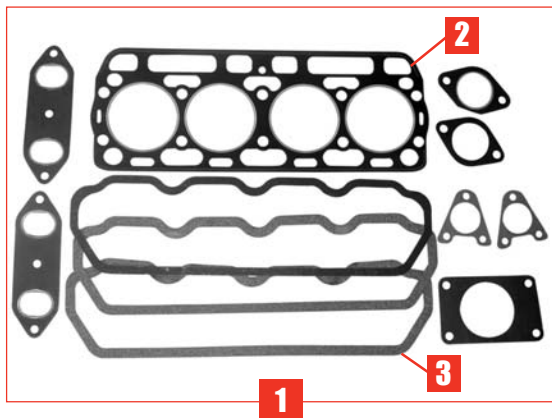

JOINTS MOTEUR
ENGINE GASKET

Types d'engins Machines types	Moteur Engine	Pochette rodage Top gasket set	Joint de culasse Cyl. head gasket	Jt cache soupape Rock.cover gask.	Joint de carter Sump gasket
		1	2	3	4
Moteurs CASE-IH / CASE-IH engine					
Ancien mod. tracteur IH137 Old tractor models IH137	D111	44/71-324	44/73-324	44/74-324	44/75-324