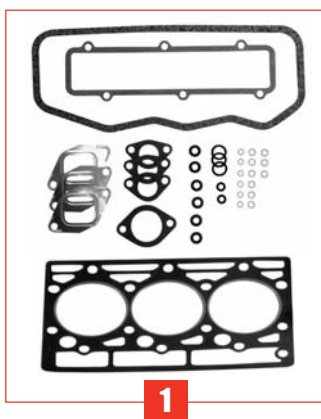

CULASSE & ARBRE À CAME CYLINDER HEAD & CAMSHAFT

1

2

Types d'engins Machines types	Moteur Engine	Réf. Ref.	Description	Fig.
Moteurs CASE-IH / CASE-IH engine				
MB20C, MB20CL, MB25C, MB30C, 4RM20C, 4RM25C, MC20C, MC25C, MC30C, MCE20C, MCE20H, MCE25C, MCE25H, MCE30C, MCE30H, MC40C, MB21C, MB26C	BD154	44/40-10 (49138)	Culasse Cylinder head	1
		44/80-15 (49180)	Arbre à came Cam shaft	2

SOUPAPES ET PIÈCES CONNEXES CYLINDER HEAD PARTS

1

5

3

4

6

2

Types d'engins Machines types	Mot. Mot.	Guide admis. Inlet guide	Guide échap. Exhaust guide	Soup. d'admis. Inlet valve	Soup. d'échap. Exhaust valve	Ressort admis. Inlet spring	Ressort échap. Exhaust spring
		1	2	3	4	5	6
Moteurs CASE-IH / CASE-IH engine							
MB20C, MB20CL, MB25C, MB30C, 4RM20C, 4RM25C, MC20C, MC25C, MC30C, MCE20C, MCE20H, MCE25C, MCE25H, MCE30C, MCE30H, MC40C, MB21C, MB26C	BD154	44/41-31 (49139)	44/41-32 (49311)	44/42-29 (49003)	44/43-28 (49004)	44/44-22 (49364)	44/45-18 (49365)

JOINTS MOTEUR
ENGINE GASKET

Types d'engins Machines types	Moteur Engine	Pochette rodage Top gasket set	Joint de culasse Cyl. head gasket	Jt cache soupape Rock.cover gask.	Joint de carter Sump gasket
		1	2	3	4
Moteurs CASE-IH / CASE-IH engine					
Ancien mod. tracteur IH137 Old tractor models IH137	D111	44/71-324	44/73-324	44/74-324	44/75-324