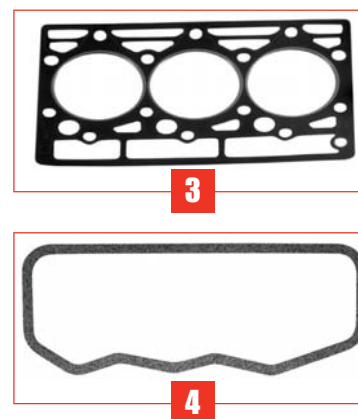

CULASSE & ARBRE À CAME CYLINDER HEAD & CAMSHAFT

1

2

Types d'engins Machines types	Moteur Engine	Réf. Ref.	Description	Fig.
Moteurs CASE-IH / CASE-IH engine				
MB20C, MB20CL, MB25C, MB30C, 4RM20C, 4RM25C, MC20C, MC25C, MC30C, MCE20C, MCE20H, MCE25C, MCE25H, MCE30C, MCE30H, MC40C, MB21C, MB26C	BD154	44/40-10 (49138)	Culasse Cylinder head	1
		44/80-15 (49180)	Arbre à came Cam shaft	2

SOUPAPES ET PIÈCES CONNEXES CYLINDER HEAD PARTS

1

5

3

4

6

2

Types d'engins Machines types	Mot. Mot.	Guide admis. Inlet guide	Guide échap. Exhaust guide	Soup. d'admis. Inlet valve	Soup. d'échap. Exhaust valve	Ressort admis. Inlet spring	Ressort échap. Exhaust spring
		1	2	3	4	5	6
Moteurs CASE-IH / CASE-IH engine							
MB20C, MB20CL, MB25C, MB30C, 4RM20C, 4RM25C, MC20C, MC25C, MC30C, MCE20C, MCE20H, MCE25C, MCE25H, MCE30C, MCE30H, MC40C, MB21C, MB26C	BD154	44/41-31 (49139)	44/41-32 (49311)	44/42-29 (49003)	44/43-28 (49004)	44/44-22 (49364)	44/45-18 (49365)

JOINTS MOTEUR
ENGINE GASKET

Types d'engins Machines types	Moteur Engine	Pochette rodage Top gasket set	Joint de culasse Cyl. head gasket	Jt cache soupape Rock.cover gask.	Joint de carter Sump gasket
		1	2	3	4
Moteurs CASE-IH / CASE-IH engine					
Ancien mod. tracteur IH137 Old tractor models IH137	D111	44/71-324	44/73-324	44/74-324	44/75-324