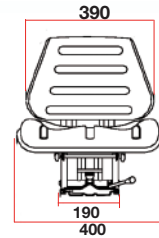

Tel.: +(27) 11 3975386/9

Fax: +(27) 11 3973039

Seats intermediate range

61/830-322

- Synthetic black leather
- Adjustable mechanical suspension (travel 80mm)
- Slide rails (160mm)
- Weight adjustment (max 136 Kg)
- Flat mounting plate

61/830-324

- Synthetic black leather
- Adjustable mechanical suspension (travel 80mm)
- Slide rails (travel 150mm)
- Weight adjustment (max 150 Kg)
- Angle mounting plate
- With seat belts

- See 61/830-337
(Synthetic yellow leather)(John Deere)