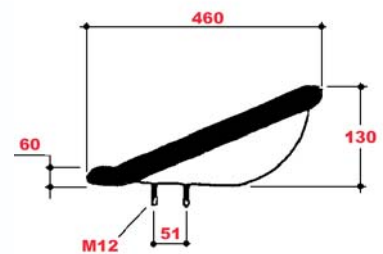

61/830-640

- Synthetic black leather covering
- Comfortable contour support

61/830-611

- Black iron covering
- Central fitting