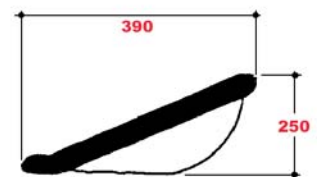

Seats

Seats

Pan seats

61/830-20

- Black covering
- Fitting by 2 bolts

61/830-21

- Iron covering
- Central fitting

61/830-22

- Red covering
- Central fitting

61/830-640

- Synthetic black leather covering
- Comfortable contour support

61/830-611

- Black iron covering
- Central fitting