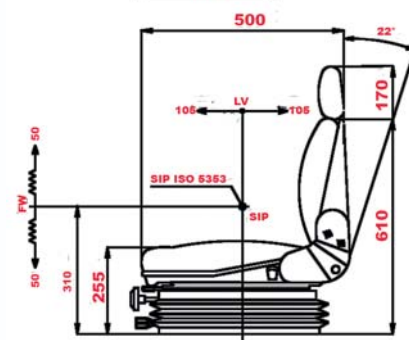

Options

- 61/834-10 Fold-up armrests
- 61/836-7 Backrest extension (cloth)

Seats

Seats

Luxury seats

61/830-972

- Black cloth
- Backrest extension
- Armrest
- Adjustable mechanical suspension (travel 100 mm)
- SIP adjustment 35 mm
- Stroke reducer 70mm
- Slide rails (210 mm)
- Foldable backrest with 22° adjustment
- Weight adjustment (max 150 kg)
- Adjustable lumbar support
- Flat mounting plate
- Seat belt fixation points