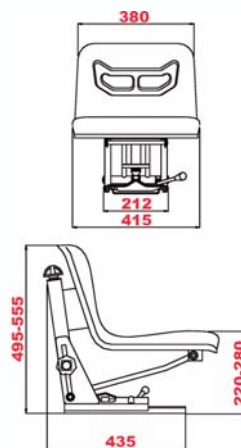

Luxury seats

61/830-974

- Grey velour cloth
- Adjustable backrest extension
- Adjustable Armrest
- Mechanical suspension (travel 100 mm)
- SIP adjustment 35 mm
- Stroke reducer 70mm
- Weight adjustment (max 150Kg)
- Slide rails (190 mm)
- Foldable backrest with 32° adjustment
- Adjustable lumbar support
- Document pouch
- Flat mounting plate
- Seat belt fixation points
- Turn table 6°-12°-20°

61/830-975

- Grey velour cloth
- Adjustable backrest extension
- Adjustable Armrest
- pneumatic suspension (travel 110 mm)
- Height adjustment (85 mm)
- Weight adjustment (max 150Kg)
- Slide rails (190 mm)
- Foldable backrest 32° / repliable
- Adjustable lumbar support
- Document pouch
- Flat mounting plate
- Seat belt fixation points
- Turn table 6°-12°-20°

Seats

Seats

Seats for vineyard tractors

61/830-930

- Synthetic black leather
- Mechanical suspension (travel 80mm)
- Weight adjustment (max 120 Kg)
- Slide rails (120mm)
- Height adjustment (60 mm)
- Flat mounting plate

61/830-992

- Synthetic black leather
- Mechanical suspension (travel 110 mm)
- SIP adjustment 40 mm
- Stroke reducer 80mm
- Weight adjustment (max 130 Kg)
- Slide rails (210 mm)
- Flat mounting plate
- Seat belt fixation points