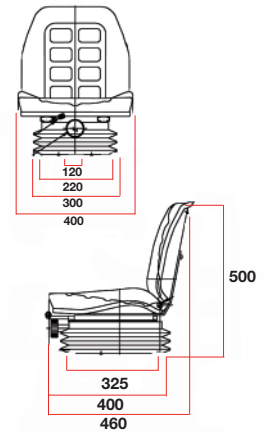

61/830-323

- Synthetic black leather
- Adjustable mechanical suspension (travel 20mm)
- Slide rails (travel 170mm)
- Weight adjustment (max 120Kg)
- Flat mounting plate