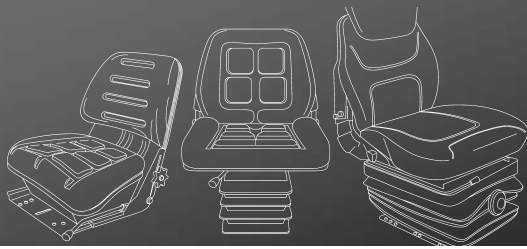

- Synthetic black leather
- Flat mounting plate
- Case-IH

61/830-334

- Synthetic black leather
- Flat mounting plate
- Case-IH

Seats

Index

Pan seats	1-2
Fork-lift seats	1-3
Standard seats	1-4 ...6
Luxury seats	1-7...9
Vineyard seats	1-10...11
Seat belts	1-12
Turn table	1-12
Security plate	1-12
Heating vover	1-12
Armrests	1-13
Backrest extensions	1-13
Replacement parts	1-14
Cushions and covers (By seat type)	1-15
Cushions and covers (By tractor application)	1-16...18