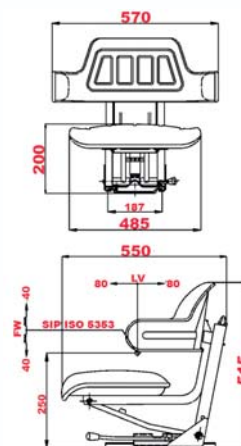

Options

61/834-9 Fold-up armrests

Seats

Seats

Seats intermediate range

61/830-621

- Upholstered covering
- Adjustable mechanical suspension (travel 90mm)

61/830-622 Pan

61/830-801

- Synthetic blue leather
- Adjustable mechanical suspension (5 positions - travel 80mm)
- Weight adjustment (max 120 Kg)
- Slide rails (120 mm)
- Flat mounting plate
- Ford (New Holland)

61/830-825