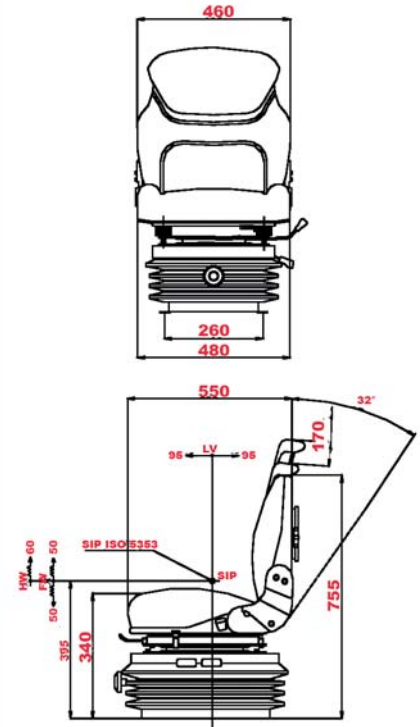

61/830-973

- Black cloth
- Backrest extension
- Armrest
- Adjustable pneumatic suspension (travel 100mm)
- Slide rails (210 mm)
- Foldable backrest with 22° adjustment
- Weight adjustment (max 130 kg)
- Adjustable lumbar support
- Flat mounting plate
- Turn table 5 positions (0°-12°-20°-45°-180°)
- Seat belt fixation points

Luxury seats

61/830-974

- Grey velour cloth
- Adjustable backrest extension
- Adjustable Armrest
- Mechanical suspension (travel 100 mm)
- SIP adjustment 35 mm
- Stroke reducer 70mm
- Weight adjustment (max 150Kg)
- Slide rails (190 mm)
- Foldable backrest with 32° adjustment
- Adjustable lumbar support
- Document pouch
- Flat mounting plate
- Seat belt fixation points
- Turn table 6°-12°-20°