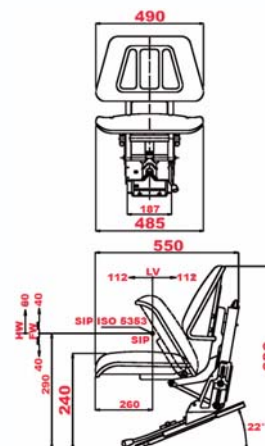

61/830-935

- Synthetic black leather
- Mechanical suspension (travel 80 mm)
- Slide rails (120 mm)
- Height adjustment (60 mm)
- Weight adjustment (max 120 Kg)
- Flat mounting plate

Seats

Seats

Standard seats

61/830-845

- Synthetic black leather
- Mechanical suspension (travel 80 mm)
- Slide rails (160 mm)
- Adjustable plate angle from 0° to 30° (6 positions)
- Weight adjustment (max 120 Kg)

61/830-865

- Synthetic black leather
- Mechanical suspension (travel 80 mm)
- Slide rails (120 mm)
- Adjustable plate angle from 0° to 30° (6 positions)
- Weight adjustment (max 120 Kg)

61/830-941

- Synthetic black leather
- Foldable
- Mechanical suspension (travel 80 mm)
- Slide rails (160 mm)
- Height adjustment (60 mm)
- Adjustable plate angle from 0° to 22°
- Weight adjustment (max 120 Kg)