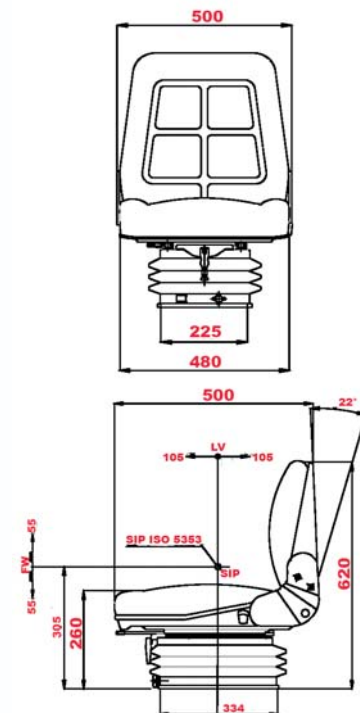

Options

- 61/834-10 Fold-up armrests
- 61/836-7 Backrest extension (cloth)