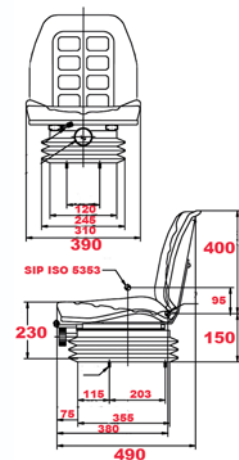

61/831-39 Cuvette de remplacement

Seats for vineyard tractors

61/830-55

- Synthetic yellow leather
- Mechanical suspension (travel 80mm)
- Slide rail (120mm)
- Weight adjustment (max 120 Kg)
- Angle mounting plate (16°)

61/830-160

- Synthetic black leather
- Mechanical suspension (travel 55mm)
- Slide rail (290mm)
- Weight adjustment (max 120 Kg)
- Angle mounting plate (0°-11°-20°)

61/830-202

- Synthetic black leather
- Pneumatic suspension (travel 40mm)
- Slide rail (200mm)
- Weight adjustment (max 120 Kg)
- Flat mounting plate