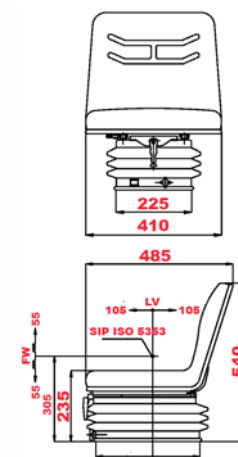

Seats

Seats

Seats for vineyard tractors

61/830-930

- Synthetic black leather
- Mechanical suspension (travel 80mm)
- Weight adjustment (max 120 Kg)
- Slide rails (120mm)
- Height adjustment (60 mm)
- Flat mounting plate

61/830-992

- Synthetic black leather
- Mechanical suspension (travel 110 mm)
- SIP adjustment 40 mm
- Stroke reducer 80mm
- Weight adjustment (max 130 Kg)
- Slide rails (210 mm)
- Flat mounting plate
- Seat belt fixation points