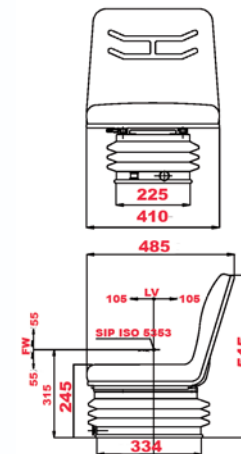

Seats

Seats

Seats for vineyard tractors

61/830-930

- Synthetic black leather
- Mechanical suspension (travel 80mm)
- Weight adjustment (max 120 Kg)
- Slide rails (120mm)
- Height adjustment (60 mm)
- Flat mounting plate

61/830-992

- Synthetic black leather
- Mechanical suspension (travel 110 mm)
- SIP adjustment 40 mm
- Stroke reducer 80mm
- Weight adjustment (max 130 Kg)
- Slide rails (210 mm)
- Flat mounting plate
- Seat belt fixation points

61/830-995

- Black cloth
- pneumatic suspension (travel 110 mm)
- Height adjustment (40 mm)
- Weight adjustment (max 130 Kg)
- Slide rails (210 mm)
- Flat mounting plate
- Seat belt fixation points

Options

61/831-39 Cuvette de remplacement