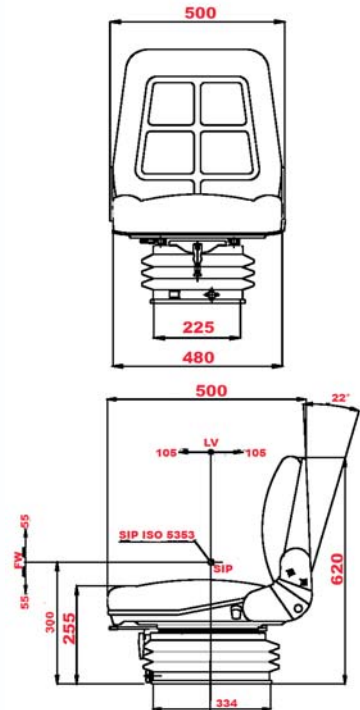

Options

- 61/834-10 Fold-up armrests
- 61/836-6 Backrest extension (synthetic)
- 61/836-7 Backrest extension (cloth)