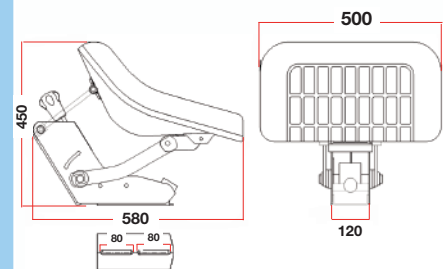

Seats

Seats for tractors park and garden

Seats

61/830-326

- Synthetic yellow leather
- Flat mounting plate
- John Deere

61/830-328

- Synthetic yellow leather
- Adjustable mechanical suspension (travel 20mm)
- Slide rails (travel 170mm)
- Weight adjustment (max 120Kg)
- Flat mounting plate
- John Deere