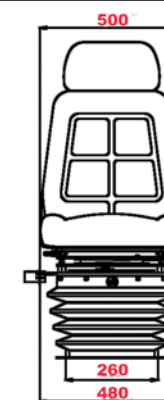

Seats

Seats

Luxury seats

61/830-972

- Black cloth
- Backrest extension
- Armrest
- Adjustable mechanical suspension (travel 100 mm)
- SIP adjustment 35 mm
- Stroke reducer 70mm
- Slide rails (210 mm)
- Foldable backrest with 22° adjustment
- Weight adjustment (max 150 kg)
- Adjustable lumbar support
- Flat mounting plate
- Seat belt fixation points

61/830-973

- Black cloth
- Backrest extension
- Armrest
- Adjustable pneumatic suspension (travel 100mm)
- Slide rails (210 mm)
- Foldable backrest with 22° adjustment
- Weight adjustment (max 130 kg)
- Adjustable lumbar support
- Flat mounting plate
- Turn table 5 positions (0°-12°-20°-45°-180°)
- Seat belt fixation points