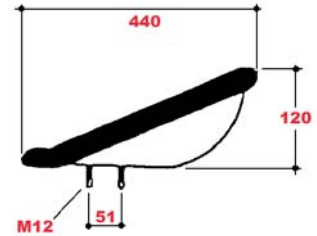

Pneumatic suspension

Turn table

Seats

Seats

Pan seats

61/830-20

- Black covering
- Fitting by 2 bolts

61/830-21