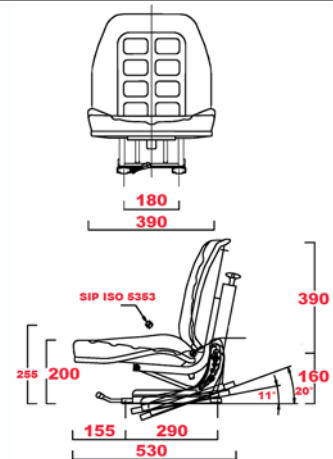

61/830-995

- Black cloth
- pneumatic suspension (travel 110 mm)
- Height adjustment (40 mm)
- Weight adjustment (max 130 Kg)
- Slide rails (210 mm)
- Flat mounting plate
- Seat belt fixation points

Options

61/831-39 Cuvette de remplacement

Seats for vineyard tractors

61/830-55

- Synthetic yellow leather
- Mechanical suspension (travel 80mm)
- Slide rail (120mm)
- Weight adjustment (max 120 Kg)
- Angle mounting plate (16°)

61/830-160

- Synthetic black leather
- Mechanical suspension (travel 55mm)
- Slide rail (290mm)
- Weight adjustment (max 120 Kg)
- Angle mounting plate (0°-11°-20°)

61/830-202

- Synthetic black leather
- Pneumatic suspension (travel 40mm)
- Slide rail (200mm)
- Weight adjustment (max 120 Kg)
- Flat mounting plate