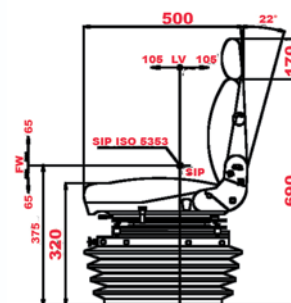

Seats

Seats

Luxury seats

61/830-972

- Black cloth
- Backrest extension
- Armrest
- Adjustable mechanical suspension (travel 100 mm)
- SIP adjustment 35 mm
- Stroke reducer 70mm
- Slide rails (210 mm)
- Foldable backrest with 22° adjustment
- Weight adjustment (max 150 kg)
- Adjustable lumbar support
- Flat mounting plate
- Seat belt fixation points

61/830-973

- Black cloth
- Backrest extension
- Armrest
- Adjustable pneumatic suspension (travel 100mm)
- Slide rails (210 mm)
- Foldable backrest with 22° adjustment
- Weight adjustment (max 130 kg)
- Adjustable lumbar support
- Flat mounting plate
- Turn table 5 positions (0°-12°-20°-45°-180°)
- Seat belt fixation points