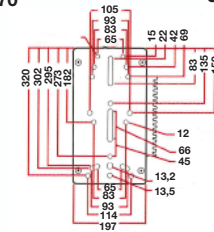

Seats intermediate range

61/830-322

- Synthetic black leather
- Adjustable mechanical suspension (travel 80mm)
- Slide rails (160mm)
- Weight adjustment (max 136 Kg)
- Flat mounting plate

61/830-324

- Synthetic black leather
- Adjustable mechanical suspension (travel 80mm)
- Slide rails (travel 150mm)
- Weight adjustment (max 150 Kg)
- Angle mounting plate
- With seat belts

- See 61/830-337
(Synthetic yellow leather)(John Deere)

61/830-332

- Synthetic black leather
- Adjustable mechanical suspension (travel 100mm)
- Slide rails (travel 145mm)
- Weight adjustment (max 120 Kg)
- Flat mounting plate