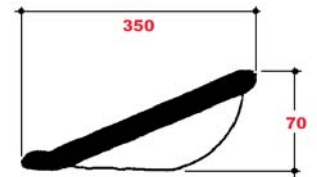

61/830-22

- Red covering
- Central fitting