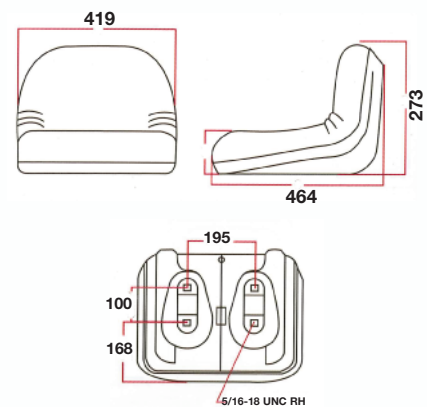

Seats

Seats for tractors park and garden

Seats

61/830-326

- Synthetic yellow leather
- Flat mounting plate
- John Deere

61/830-328

- Synthetic yellow leather
- Adjustable mechanical suspension (travel 20mm)
- Slide rails (travel 170mm)
- Weight adjustment (max 120Kg)
- Flat mounting plate
- John Deere

61/830-327 Pan

61/830-329

- Synthetic yellow leather
- Flat mounting plate
- John Deere