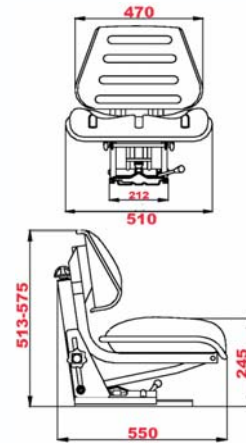

- Synthetic yellow leather
- Adjustable mechanical suspension (5 positions - travel 80mm)
- Weight adjustment (max 120 Kg)
- Slide rails (120 mm)
- Angle mounting plate
- John Deere

Standard seats

61/830-934

- Synthetic black leather
- Mechanical suspension (travel 80 mm)
- Slide rails (120 mm)
- Height adjustment (60 mm)
- Weight adjustment (max 120 Kg)
- Flat mounting plate

Options

61/834-4 Fold-up armrests