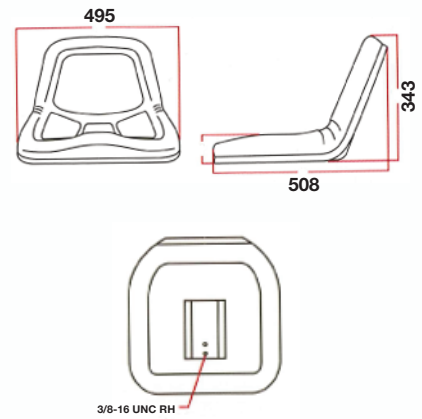

Seats for vineyard tractors

61/830-325

- Synthetic black leather
- Flat mounting plate

61/830-331

- Synthetic blue leather
- Adjustable mechanical suspension (travel 100mm)
- Weight adjustment (max 120 Kg)
- Flat mounting plate
- Ford (New Holland)