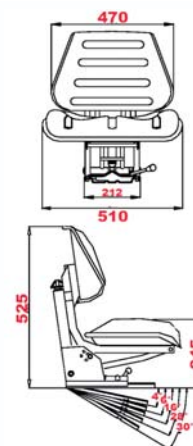

61/830-872

- Black cloth
- Mechanical suspension (travel 80 mm)
- Slide rails (160 mm)
- Height adjustment (60 mm)
- Weight adjustment (max 120 Kg)
- Flat mounting plate
- Seat belt fixation points
- With fold-up armrests

61/830-935

- Synthetic black leather
- Mechanical suspension (travel 80 mm)
- Slide rails (120 mm)
- Height adjustment (60 mm)
- Weight adjustment (max 120 Kg)
- Flat mounting plate

Seats

Seats

Standard seats

61/830-845

- Synthetic black leather
- Mechanical suspension (travel 80 mm)
- Slide rails (160 mm)
- Adjustable plate angle from 0° to 30° (6 positions)
- Weight adjustment (max 120 Kg)

61/830-865

- Synthetic black leather
- Mechanical suspension (travel 80 mm)
- Slide rails (120 mm)
- Adjustable plate angle from 0° to 30° (6 positions)
- Weight adjustment (max 120 Kg)