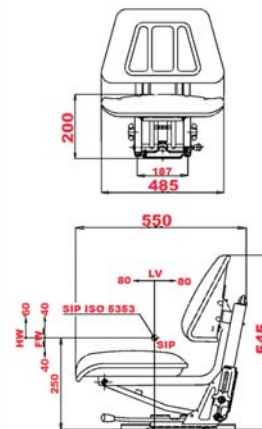

- Synthetic yellow leather
- Adjustable mechanical suspension (5 positions - travel 80mm)
- Weight adjustment (max 120 Kg)
- Slide rails (120 mm)
- Angle mounting plate
- John Deere

Standard seats

61/830-934

- Synthetic black leather
- Mechanical suspension (travel 80 mm)
- Slide rails (120 mm)
- Height adjustment (60 mm)
- Weight adjustment (max 120 Kg)
- Flat mounting plate

Options

61/834-4 Fold-up armrests

61/830-872

- Black cloth
- Mechanical suspension (travel 80 mm)
- Slide rails (160 mm)
- Height adjustment (60 mm)
- Weight adjustment (max 120 Kg)
- Flat mounting plate
- Seat belt fixation points
- With fold-up armrests