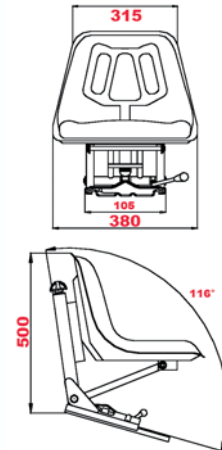

61/830-995

- Black cloth
- pneumatic suspension (travel 110 mm)
- Height adjustment (40 mm)
- Weight adjustment (max 130 Kg)
- Slide rails (210 mm)
- Flat mounting plate
- Seat belt fixation points

Options

61/831-39 Cuvette de remplacement

Seats for vineyard tractors

61/830-55

- Synthetic yellow leather
- Mechanical suspension (travel 80mm)
- Slide rail (120mm)
- Weight adjustment (max 120 Kg)
- Angle mounting plate (16°)

61/830-160

- Synthetic black leather
- Mechanical suspension (travel 55mm)
- Slide rail (290mm)
- Weight adjustment (max 120 Kg)
- Angle mounting plate (0°-11°-20°)

61/830-202

- Synthetic black leather
- Pneumatic suspension (travel 40mm)
- Slide rail (200mm)
- Weight adjustment (max 120 Kg)
- Flat mounting plate