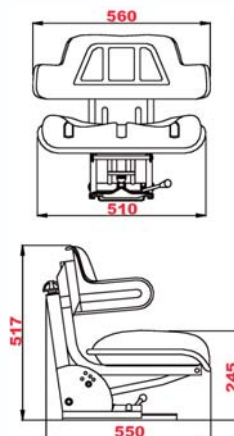

61/830-872

- Black cloth
- Mechanical suspension (travel 80 mm)
- Slide rails (160 mm)
- Height adjustment (60 mm)
- Weight adjustment (max 120 Kg)
- Flat mounting plate
- Seat belt fixation points
- With fold-up armrests

61/830-935

- Synthetic black leather
- Mechanical suspension (travel 80 mm)
- Slide rails (120 mm)
- Height adjustment (60 mm)
- Weight adjustment (max 120 Kg)
- Flat mounting plate

Seats

Seats

Standard seats

61/830-845

- Synthetic black leather
- Mechanical suspension (travel 80 mm)
- Slide rails (160 mm)
- Adjustable plate angle from 0° to 30° (6 positions)
- Weight adjustment (max 120 Kg)

61/830-865

- Synthetic black leather
- Mechanical suspension (travel 80 mm)
- Slide rails (120 mm)
- Adjustable plate angle from 0° to 30° (6 positions)
- Weight adjustment (max 120 Kg)