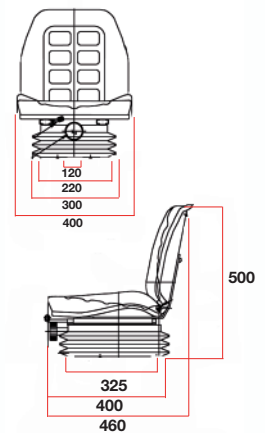

Seats

Seats intermediate range

Seats

61/830-321

- Blue cloth
- Adjustable mechanical suspension (travel 20mm)
- Slide rails (travel 170mm)
- Weight adjustment (max 120Kg)
- Flat mounting plate

61/830-323

- Synthetic black leather
- Adjustable mechanical suspension (travel 20mm)
- Slide rails (travel 170mm)
- Weight adjustment (max 120Kg)
- Flat mounting plate