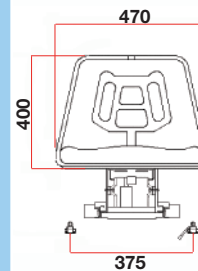

Tel.: +(27) 11 3975386/9

Fax: +(27) 11 3973039

Seats intermediate range

61/830-322

- Synthetic black leather
- Adjustable mechanical suspension (travel 80mm)
- Slide rails (160mm)
- Weight adjustment (max 136 Kg)
- Flat mounting plate

61/830-324

- Synthetic black leather
- Adjustable mechanical suspension (travel 80mm)
- Slide rails (travel 150mm)
- Weight adjustment (max 150 Kg)
- Angle mounting plate
- With seat belts

- See 61/830-337
(Synthetic yellow leather)(John Deere)

61/830-332

- Synthetic black leather
- Adjustable mechanical suspension (travel 100mm)
- Slide rails (travel 145mm)
- Weight adjustment (max 120 Kg)
- Flat mounting plate

Seats

Seats intermediate range

Seats