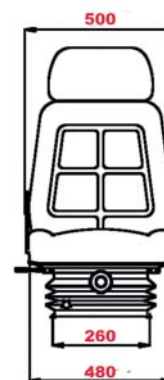

Options

- 61/834-10 Fold-up armrests
- 61/836-6 Backrest extension (synthetic)
- 61/836-7 Backrest extension (cloth)

61/830-931

- Black cloth
- Adjustable pneumatic suspension (travel 80 mm)
- Height adjustment(40 mm)
- Slide rails (210 mm)
- Foldable backrest with 22° adjustment
- Weight adjustment (max130 kg)
- Flat mounting plate
- Narrow mounting plate : 225 mm
- Seat belt fixation points

Options

- 61/834-10 Fold-up armrests
- 61/836-7 Backrest extension (cloth)

Seats

Seats

Luxury seats

61/830-972

- Black cloth
- Backrest extension
- Armrest
- Adjustable mechanical suspension (travel 100 mm)
- SIP adjustment 35 mm
- Stroke reducer 70mm
- Slide rails (210 mm)
- Foldable backrest with 22° adjustment
- Weight adjustment (max 150 kg)
- Adjustable lumbar support
- Flat mounting plate
- Seat belt fixation points

61/830-973

- Black cloth
- Backrest extension
- Armrest
- Adjustable pneumatic suspension (travel 100mm)
- Slide rails (210 mm)
- Foldable backrest with 22° adjustment
- Weight adjustment (max 130 kg)
- Adjustable lumbar support
- Flat mounting plate
- Turn table 5 positions (0°-12°-20°-45°-180°)
- Seat belt fixation points