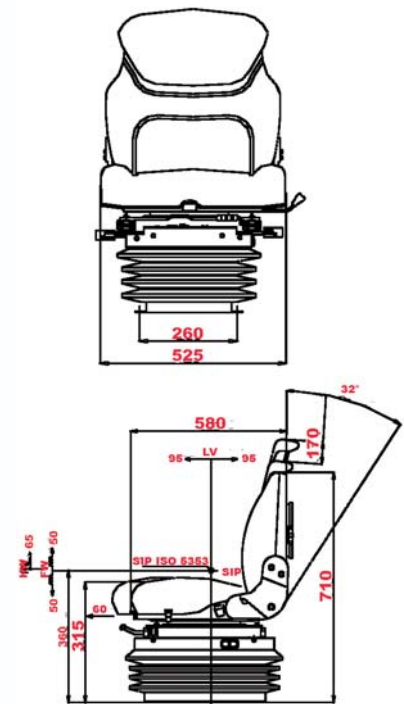

61/830-975

- Grey velour cloth
- Adjustable backrest extension
- Adjustable Armrest
- pneumatic suspension (travel 110 mm)
- Height adjustment (85 mm)
- Weight adjustment (max 150Kg)
- Slide rails (190 mm)
- Foldable backrest 32° / repliable
- Adjustable lumbar support
- Document pouch
- Flat mounting plate
- Seat belt fixation points
- Turn table 6°-12°-20°