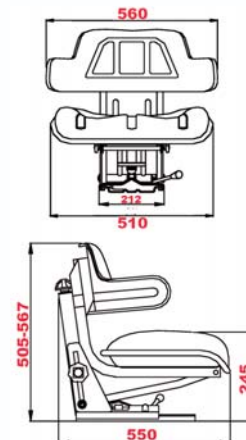

Standard seats

61/830-934

- Synthetic black leather
- Mechanical suspension (travel 80 mm)
- Slide rails (120 mm)
- Height adjustment (60 mm)
- Weight adjustment (max 120 Kg)
- Flat mounting plate

Options

61/834-4 Fold-up armrests

61/830-872

- Black cloth
- Mechanical suspension (travel 80 mm)
- Slide rails (160 mm)
- Height adjustment (60 mm)
- Weight adjustment (max 120 Kg)
- Flat mounting plate
- Seat belt fixation points
- With fold-up armrests

61/830-935

- Synthetic black leather
- Mechanical suspension (travel 80 mm)
- Slide rails (120 mm)
- Height adjustment (60 mm)
- Weight adjustment (max 120 Kg)
- Flat mounting plate