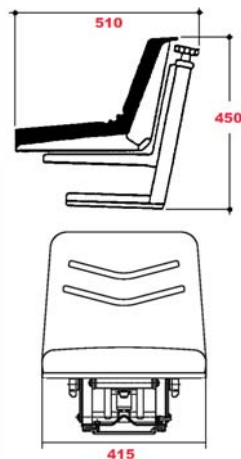

Options

61/834-9 Fold-up armrests

Seats

Seats

Seats intermediate range

61/830-621

- Upholstered covering
- Adjustable mechanical suspension (travel 90mm)

61/830-622 Pan