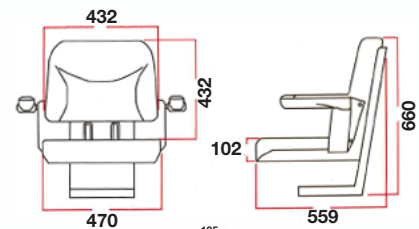

Tel.: +(27) 11 3975386/9

Fax: +(27) 11 3973039

Seats intermediate range

61/830-322

- Synthetic black leather
- Adjustable mechanical suspension (travel 80mm)
- Slide rails (160mm)
- Weight adjustment (max 136 Kg)
- Flat mounting plate

61/830-324

- Synthetic black leather
- Adjustable mechanical suspension (travel 80mm)
- Slide rails (travel 150mm)
- Weight adjustment (max 150 Kg)
- Angle mounting plate
- With seat belts

- See 61/830-337
(Synthetic yellow leather)(John Deere)