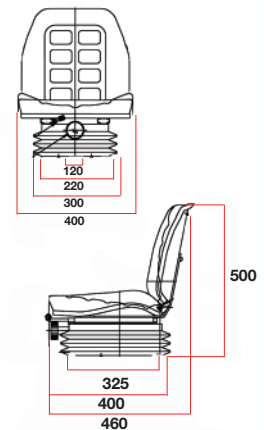

61/830-329

- Synthetic yellow leather
- Flat mounting plate
- John Deere