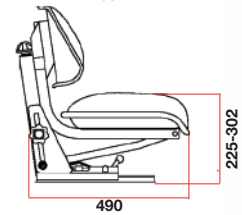

Tel.: +(27) 11 3975386/9

Fax: +(27) 11 3973039

Seats intermediate range

61/830-322

- Synthetic black leather
- Adjustable mechanical suspension (travel 80mm)
- Slide rails (160mm)
- Weight adjustment (max 136 Kg)
- Flat mounting plate

61/830-324

- Synthetic black leather
- Adjustable mechanical suspension (travel 80mm)
- Slide rails (travel 150mm)
- Weight adjustment (max 150 Kg)
- Angle mounting plate
- With seat belts

- See 61/830-337
(Synthetic yellow leather)(John Deere)