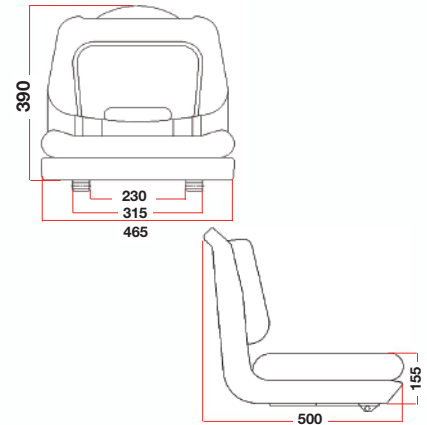

Seats

Seats for tractors park and garden

Seats

61/830-326

- Synthetic yellow leather
- Flat mounting plate
- John Deere

61/830-328

- Synthetic yellow leather
- Adjustable mechanical suspension (travel 20mm)
- Slide rails (travel 170mm)
- Weight adjustment (max 120Kg)
- Flat mounting plate
- John Deere