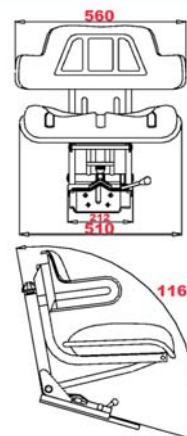

61/830-940

- Synthetic black leather
- Fitting support included
- Flat mounting plate

61/830-881

- Synthetic black leather
- Slide rails (70 mm)
- Flat mounting plate

61/830-882

- Synthetic black leather
- Mechanical suspension (travel 40 mm)
- Slide rails (210mm)
- Backrest tilt adj. +3°/-12°
- Weight adjustment (60-120 Kgs)
- Flat mounting plate
- Seat belt fixation points

Options

61/834-9 Fold-up armrests

Seats

Seats

Seats intermediate range

61/830-621

- Upholstered covering
- Adjustable mechanical suspension (travel 90mm)

61/830-622 Pan

61/830-801

- Synthetic blue leather
- Adjustable mechanical suspension (5 positions - travel 80mm)
- Weight adjustment (max 120 Kg)
- Slide rails (120 mm)
- Flat mounting plate
- Ford (New Holland)

61/830-825

- Synthetic yellow leather
- Adjustable mechanical suspension (5 positions - travel 80mm)
- Weight adjustment (max 120 Kg)
- Slide rails (120 mm)
- Angle mounting plate
- John Deere

Standard seats

61/830-934