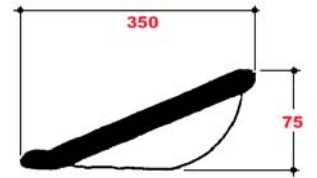

Seats

Seats

Pan seats

61/830-20

- Black covering
- Fitting by 2 bolts

61/830-21

- Iron covering
- Central fitting

61/830-22

- Red covering
- Central fitting

61/830-640

- Synthetic black leather covering
- Comfortable contour support

61/830-611

- Black iron covering
- Central fitting