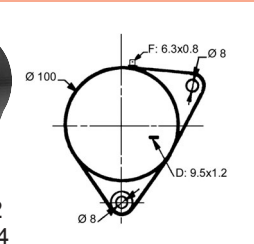

14 V / 65 A

62/919-3

CASE-IH ENGLAND

275, 276, 354, 414, 434, 444

62/910-1
Lucas 22703
(3055228R91)

12 V / 11 A

62/919-1

374, 384, 444, 454, 484, 584, 674,
684, 784, 884