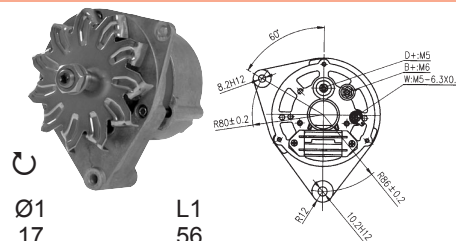

ZETOR

ALTERNATEURS ALTERNATORS

Réf. - OEM
Ref. - OEM

ZETOR

8011, 8045, 8111, 8145, 8211, 8245, 9111, 9145, 9211, 9245, 10111, 10145, 10211, 10245, 11211, 11245, 12111, 12145, 14145, 14245, 16045, 16145, 16245

62/920-38
Iskra

14 V / 33 A

62/919-19