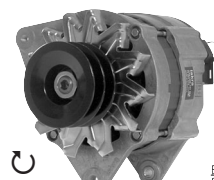

9080, Advantage, Blizzard,
Cingolato, Frutteto, Legend,
Séries 60, 80 Series

62/920-123
Iskra
(3536265M1,
3551780M91,
3552682M91)

14 V / 65 A

62/919-17
⇨ 03/97

62/919-3
04/97 ⇨

Ø2
2x72

A B L2
13 38 82