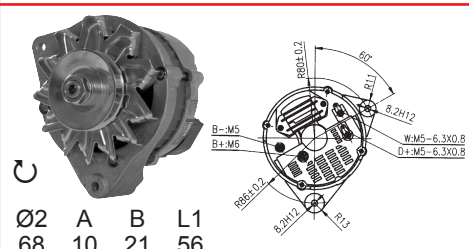

62/920-64
Iskra
(3218544R91)

14 V / 65 A

62/919-21