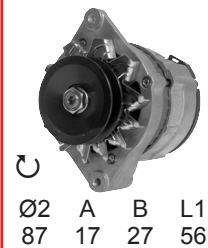

1032, 1042, 1052, 1055 (⇒ 6/89)

62/920-16
Iskra
(AL35998,
AL67175,
AL81436)

14 V / 55 A

62/919-17

62/920-19
Iskra
(AL81437)

14 V / 80 A

62/919-18

1032, 1042, 1052, 1055 (7/89 ⇒)