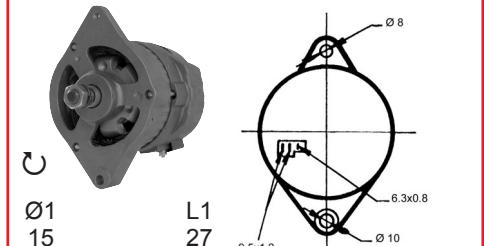

62/920-93
Lucas 24087
LRA361
(1661909M91, 1672844M1,
1676689M92, 1691794M92,
1699871M1, 1699881M93,
1874681M91, 1895271M91,
1897264M91)

14 V / 34 A

62/919-80
(UCB100)