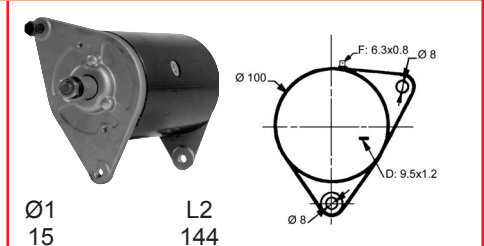

MASSEY-FERGUSON

TE20, FE35, MF35, 65, 122, 130,
133, 135, 140, 145, 148, 152, 154,
155, 158, 165, 168, 174, 175, 178,
184, 188, 194, 254, 765

62/910-1
Lucas LRD101
(2871170,
2871182,
897104M92)

12 V / 11 A

62/919-2
(37RB408)

62/919-5
(37LU403)