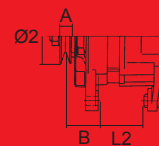

ALTERNATEURS ALTERNATORS

**CASE-IH
EUROPE**

Réf. - OEM
Ref. - OEM

CASE-IH EUROPE

⇐ Précédent / See previous
321, 431, 531, 554, 644, 743, 744,
844, 845, 856, 946
+ types XL types

62/920-84
Valeo 9AR2799G
432988A
(3138942R91,
3218239R91)

14 V / 45 A

62/919-20

62/920-65
Iskra
(3138942R91,
3218239R91)

14 V / 55 A

62/919-21

955, 956, 1046, 1055, 1056, 1246,
1255, 1455
+ types XL types

62/920-62
Iskra
(3218544R91)

14 V / 55 A

62/919-21

62/920-64
Iskra
(3218544R91)

14 V / 65 A

62/919-21

62/920-34
Iskra
(3218544R91)

14 V / 65 A

62/919-21

⇒ 03/97

62/919-3

04/97 ⇒

62/920-102
Iskra
(1532068C1)

14 V / 80 A

62/919-3

Les références des pièces sont indicatives.
Nos pièces ne sont pas d'origine.

"THE RELIABLE SERVICE"

Part numbers are quoted for reference purposes only.
Our parts and accessories are not original.