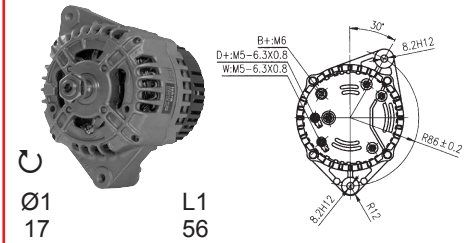

ALTERNATEURS ALTERNATORS

SAME

STEYR

Réf. - OEM
Ref. - OEM

SAME

Titan 160, 190

62/920-71
Iskra
(29439600)

14 V / 95 A

62/919-9