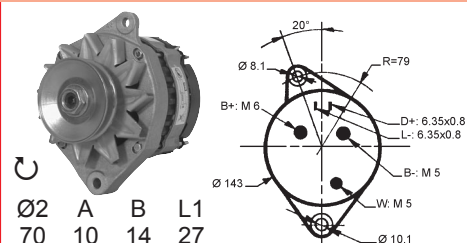

ALTERNATEURS ALTERNATORS

RENAULT
D.M.A.

Réf. - OEM
Ref. - OEM

RENAULT D.M.A.

↔ Précédents / See previous
Poulie simple
Single pulley

62/920-66
Valeo A13N69
43294450
433472
(7704001233,
6005003141)

14 V / 50 A

62/919-35