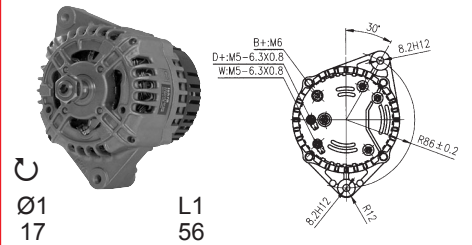

Ø1 L1
17 56

660 Plus, 775,
Formula 115, 135,
Racing 165, 190

62/920-25
Iskra

14 V / 65 A

62/919-17