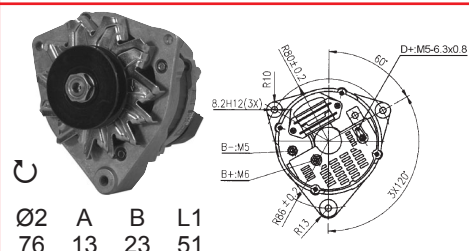

14 V / 45 A

62/919-20

62/920-65
Iskra
(3138942R91,
3218239R91)

14 V / 55 A

62/919-21

955, 956, 1046, 1055, 1056, 1246,
1255, 1455
+ types XL types

62/920-62
Iskra
(3218544R91)

14 V / 55 A