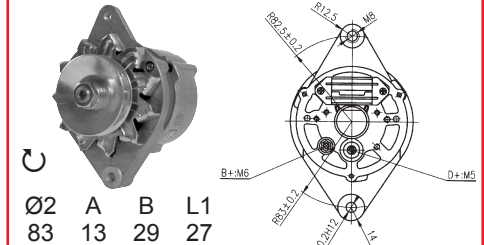

Séries 200, 500, 600 Series
Sans cabine / Less cab

62/920-17
Iskra
(1661909M91, 1672844M1,
1676689M92, 1691794M92,
1699871M1, 1699881M93,
1874681M91, 1895271M91,
1897264M91)

14 V / 33 A

62/919-16