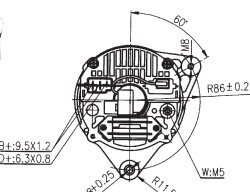

LANDINI

Mc CORMICK

ALTERNATEURS ALTERNATORS

Réf. - OEM
Ref. - OEM

LANDINI

⇐ Précédents / See previous
Moteurs 6 cylindres
6 cylinders engines

62/920-11
Lucas LRA 460
24157
(1897695M91)

14 V / 55 A

Ø1
15

L2
82

62/920-10
Iskra
(3536264M91)

14 V / 65 A

62/919-17

Ø2
85

A B L2
13 37 90

62/920-108
Iskra
24157
(3536264M91)

14 V / 70 A

62/919-3

Ø1
17

L2
82

9080, Advantage, Blizzard,
Cingolato, Frutteto, Legend,
Séries 60, 80 Series

62/920-123
Iskra
(3536265M1,
3551780M91,
3552682M91)

14 V / 65 A

62/919-17
⇨ 03/97

62/919-3
04/97 ⇨

Ø2
2x72

A B L2
13 38 82

62/920-108
Iskra
(3536265M1,
3551780M91,
3552682M91)

14 V / 70 A

62/919-3

Ø1
17

L2
82

Mc CORMICK

CX
50, 60
(Perkins 3 cyl. / Perkins 3 cyl.)

62/920-121
Iskra
(A231295A1)

14 V / 65 A

62/919-3

Ø2
75

A B L2
13 36 82

Les références des pièces sont indicatives.
Nos pièces ne sont pas d'origine.

"THE RELIABLE SERVICE"

Part numbers are quoted for reference purposes only.
Our parts and accessories are not original.