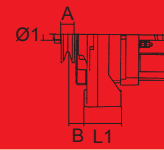

"THE RELIABLE SERVICE"

Part numbers are quoted for reference purposes only.
Our parts and accessories are not original.

ALTERNATEURS ALTERNATORS

SAME

STEYR

Réf. - OEM
Ref. - OEM

SAME

Titan 160, 190