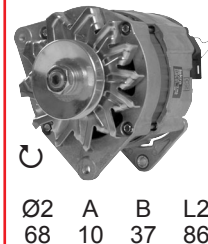

374, 384, 444, 454, 484, 584, 674,
684, 784, 884

62/920-4
Iskra
(3125132R92)

14 V / 55 A

62/919-17