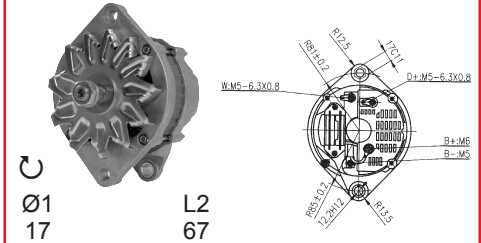

ALTERNATEURS ALTERNATORS

HÜRLIMANN

JCB

Réf. - OEM
Ref. - OEM

HÜRLIMANN

H305, H306, H307, H351, H358,
H361, H466, H478, H481, H488,
H491

62/920-30
Iskra
(294392900)

14 V / 65 A

62/919-21