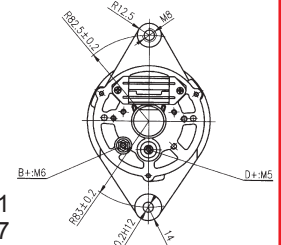

ALTERNATEURS ALTERNATORS

JOHN-DEERE

LAMBORGHINI

Réf. - OEM
Ref. - OEM

JOHN-DEERE

Moissonneuses batteuses / Combines
925, 935, 945, 952, 955, 965, 975

62/920-17
Iskra
(AL36100)

14 V / 33 A

62/919-16