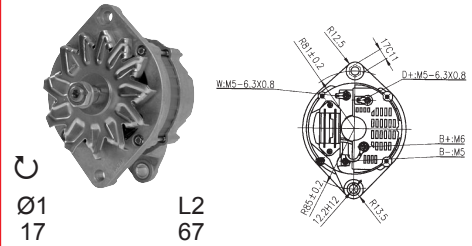

Ø1 L2
17 67

Racing 150, 165, 190,
Agile 660, 660V, 770, 775, 880, 990,
Grand Prix 674-70, 874-90
Premium 850, 950

62/920-71
Iskra
(294394600)

14 V / 95 A

62/919-9