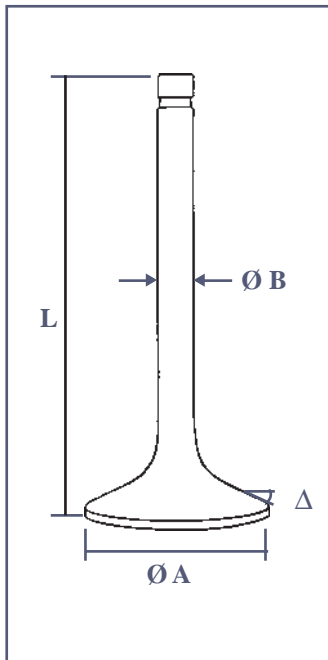

**SOUPAPES
VALVES**

Réf. Ref.	Ø A	Ø B	L	Δ
24/42-10	43.8mm	9.5mm	158.9mm	29.5°
24/42-11	39.1mm	7.9mm	114.1mm	45°
24/42-12	45.8mm	9.4mm	145.9mm	44.5°
24/42-13				45°
24/42-14	46.5mm	9.5mm	146mm	30°
24/42-40	47.5mm	9.4mm	146.8mm	30°
24/42-41				
24/43-10	39.1mm	9.5mm	156.6mm	29.5°
24/43-11	33.4mm	7.9mm	114.1mm	45°
24/43-12	38.4mm	9.4mm	145.9mm	44.5°
24/43-13				45°
24/43-14	38.5mm	9.5mm	146.0mm	29.5°
24/43-36	39.1mm		156.6mm	
24/43-40	43.0mm	9.4mm	146.3mm	45°
24/43-41