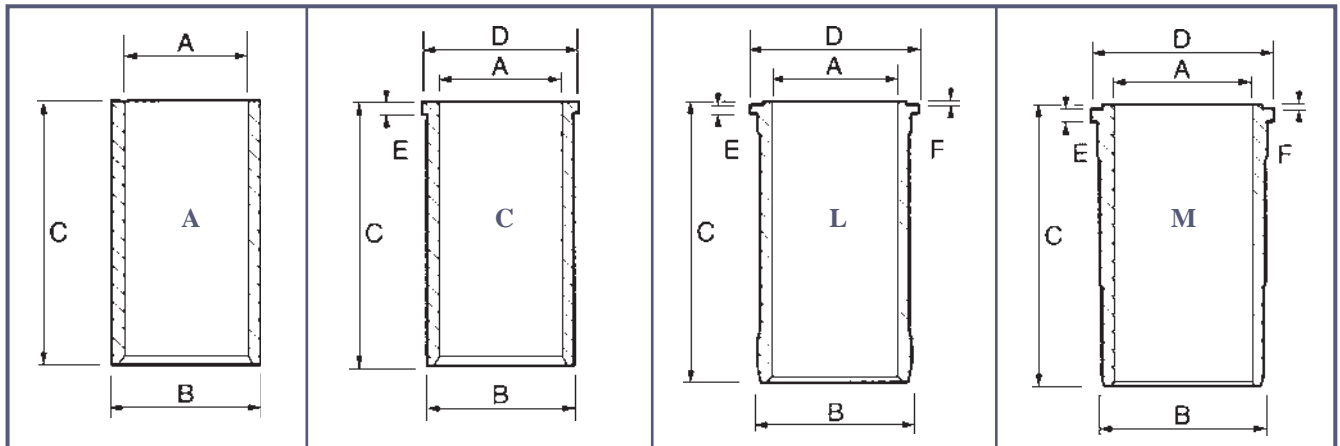

**CHEMISES
LINERS**

A : Alésage (mm) <i>Nominal bore diameter (mm)</i>	C : Hauteur totale (mm) <i>Overall length (mm)</i>	E : Hauteur colorette (mm) <i>Flange width (mm)</i>
B : Diamètre extérieur (mm) <i>Outside diameter (mm)</i>	D : Diamètre colorette (mm) <i>Flange diameter (mm)</i>	F : Hauteur lèvre de feu (mm) <i>Fire lip height (mm)</i>

CHEMISES FINIES / FULLY-FINISHED LINERS

Références <i>References</i>	Type <i>Type</i>	A	B	C	D	E	F
24/35-25	M	100.00	108.61	223.01	117.40	11.18	0.64
24/35-27	L		111.76	222.89	119.63		0.66

CHEMISES SEMI-FINIES / SEMI-FINISHED LINERS

24/36-28	A	88.92	93.74	216.15			
24/36-29		91.49	93.76	215.90			
24/36-30		106.68	110.78	209.55			
24/36-31	C	111.76	114.43	208.53	120.35	2.57	
24/36-31K	A		116.97				
24/36-31KF	C				120.35	2.57	
24/36-32	A		114.40	205.60			

Les références des pièces sont indicatives.
Nos pièces ne sont pas d'origine.

Part numbers are quoted for reference purposes only.
Our parts and accessories are not original.