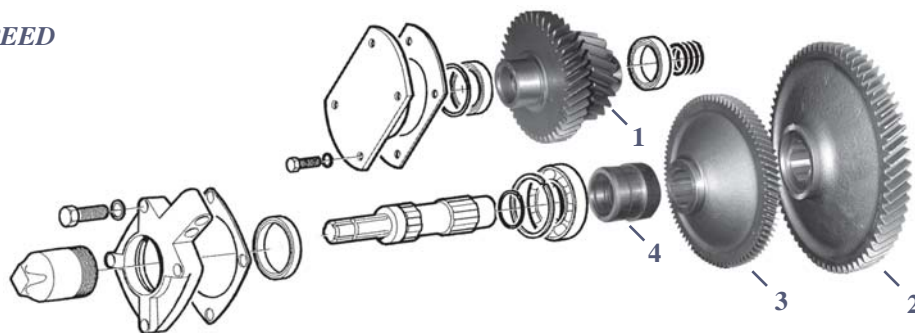

2 VITESSES / TWO SPEED

Fig.	1	2	3	4
Tracteurs Tractors	Pignon Drive gear	Pignon / Drive gear		Manchon PDF PTO sleeve
		540 T/min 540 rpm	1000 T/min 1000 rpm	
5110, 5610, 5610S, 5640, 6410, 6610, 6610S, 6640, 6710, 6810, 6810S, 7010, 7410, 7610, 7610S, 7710, 7740, 7810, 7810S, 7840, 7910, 8010, 8210, 8240, 8340, TS80, TS90, TS100, TS110 Pdf 2 vitesses non convertible IPTO 2 speed non-shiftable	24/298-5 (E0NN745AA, 83924763) 20 - 41 Dents 20 - 41 Teeth	24/299-6 (E0NNA726AD, 83927911) 70 Dents 70 Teeth	24/299-7 (E0NNA726BA, 83926452) 84 Dents 84 Teeth	24/301-4 (D8NNB733AC, 83946838)
8530, 8630, 8730, 8830, TW5, TW10, TW15, TW20, TW30, TW35				