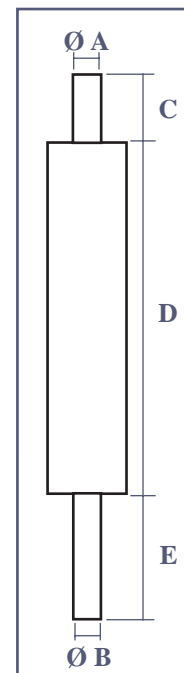

(E) : Nouvelle norme anti-pollution / Emissionized engine

Dimensions en mm / Sizes in mm

Les références des pièces sont indicatives.
Nos pièces ne sont pas d'origine.

Part numbers are quoted for reference purposes only.
Our parts and accessories are not original.