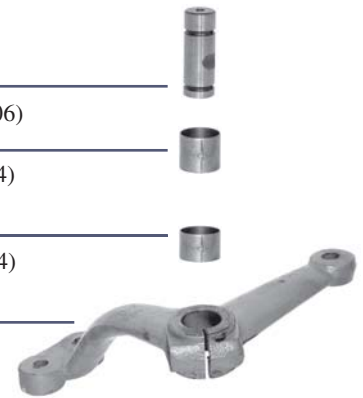

**LEVIERS (DIRECTION ASSISTEE)
CRANK ARM (POWER STEERING)**

5000, 5600, 5610, 6600,
6610, 7000, 7600, 7610

24/505-5 (⇔ 6/66)
(C5NN3N703C, 81814506)

24/487-3
(C5NN3179B, 81814034)
35mm (Sup. / Upper)

24/487-2
(C5NN3179A, 81802844)
25mm (Inf. / Lower)

24/506-3 (9/70 ⇔)
(D6NN3N670A,
83908976)