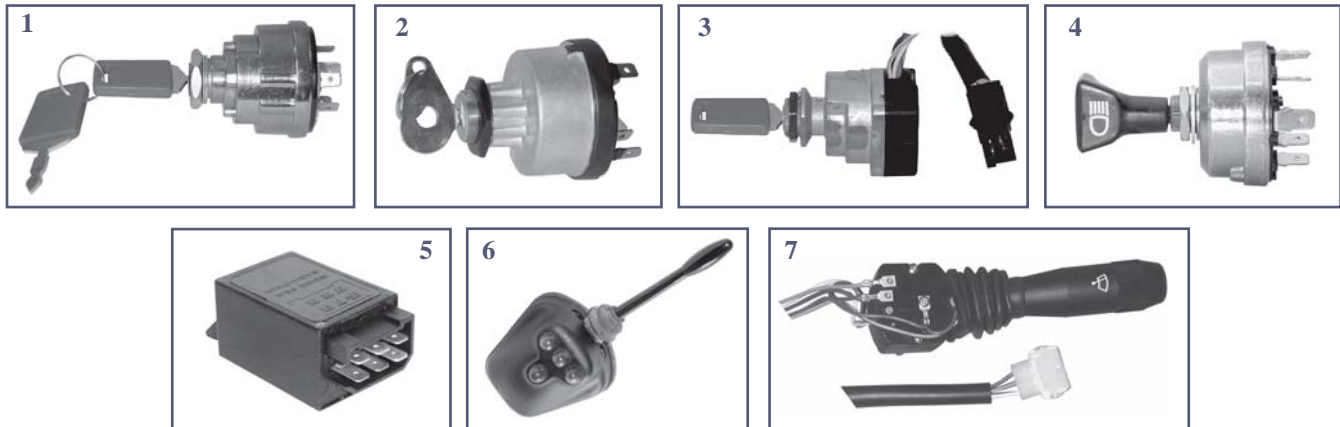

INTERRUPTEURS
ELECTRICAL SWITCHES

Réf. Ref.	Fig.	OEM	Description Description	Tracteurs Tractors
24/950-3	1	C5NN11N572A 81806736	Interrupteur de contact & démarrage Ignition & starter switch	2000, 2600, 3000, 3600, 3900, 4000, 4100, 4600, 5000, 5600, 5700, 6600, 6700, 7000, 7600, 7700, 8000, 8200, 8600, 9000, 9200, 9600 (⇨ 3/76) Sans démarrage à froid / Less cold start
24/951-3		E7NN11603AA 83959712, 5170782	Clef Key	
24/950-4	2	E7NN11N501AC 81871583	Interrupteur de préchauffage & démarrage Heater & starter switch	2000, 2310, 2600, 2610, 2810, 2910, 3000, 3230, 3600, 3610, 3900, 3910, 3930, 4000, 4100, 4110, 4130, 4600, 4610, 4630, 4830, 5000, 5030, 5110, 5600, 5610, 5610S, 5700, 5900, 6410, 6600, 6610, 6610S, 6700, 6710, 6810, 7000, 7410, 7600, 7610, 7610S, 7700, 7710, 7810, 7810S, 7910, 8210, 8530, 8630, 8700, 8730, 8830, 9700, TW5, TW10, TW15, TW20, TW25, TW30, TW35 (4/76 ⇨) Avec ou sans démarrage à froid / Less or with cold start
24/951-3		E7NN11603AA 83959712, 5170782	Clef Key	
24/950-12	3	F0NN11N501AA 81864288	Interrupteur de préchauffage & démarrage Heater & starter switch	5640, 6640, 7740, 7840, 8160, 8240, 8260, 8340, 8360, 8560, TM115, TM125, TM135, TM150, TM165, TS80, TS90, TS100, TS110, TS115
24/951-12		F0NN11603AA 81864284, 82003267	Clef Key	
24/953-3	4	E7NN11654AA 83959708	Interrupteur d'éclairage (Sans bouton) Lighting switch (Less knob)	2000, 2310, 2600, 2610, 2810, 2910, 3000, 3600, 3610, 3900, 3910, 4000, 4100, 4110, 4600, 4610, 5000, 5110, 5600, 5610, 5610S, 5900, 6410, 6600, 6610, 6610S, 6810, 7000, 7410, 7600, 7610, 7610S, 7810S 5700, 6700, 7700 (⇨ 12/78) 7810 (Sans cabine / Less cab), 7910, 8210 (⇨ 10/85) 8700, 9700, TW10, TW20, TW30 (⇨ 12/78)
24/953-9			Interrupteur d'éclairage (Avec bouton) Lighting switch (With knob)	
24/954-3		E1NN11667AA 83934670	Bouton Knob	
24/961-8	5	D8NN13N360AC 81867838	Centrale clignotante Flasher unit	2000, 2310, 2600, 2610, 2810, 2910, 3000, 3600, 3610, 3900, 3910, 4000, 4100, 4110, 4600, 4610, 5000, 5110, 5600, 5610, 5610S, 5700, 5900, 6410, 6600, 6610, 6610S, 6700, 6710, 6810, 7000, 7410, 7600, 7610, 7610S, 7700, 7710, 7810, 7810S, 7910, 8210, 8530, 8630, 8700, 8730, 8830, 9700, TW5, TW10, TW15, TW20, TW25, TW30, TW35
24/958-24	6	E0NN13N362AA, 83932464	Interrupteur de clignotants Indicator switch	2000, 3000, 4000, 5000, 7000 (1/70 ⇨) Avec garde-boue anglais / With UK fenders 5610, 6610, 7610 Sans cabine / Less cab
24/958-27	7	82007130 82000511	Interrupteur de lave-glace & essuie-glace 2 vitesses Windscreen washer & wiper 2 speed	8160, 8260, 8360, 8560, TL70, TL80, TL90, TL100

Les références des pièces sont indicatives.
Nos pièces ne sont pas d'origine.

Part numbers are quoted for reference purposes only.
Our parts and accessories are not original.