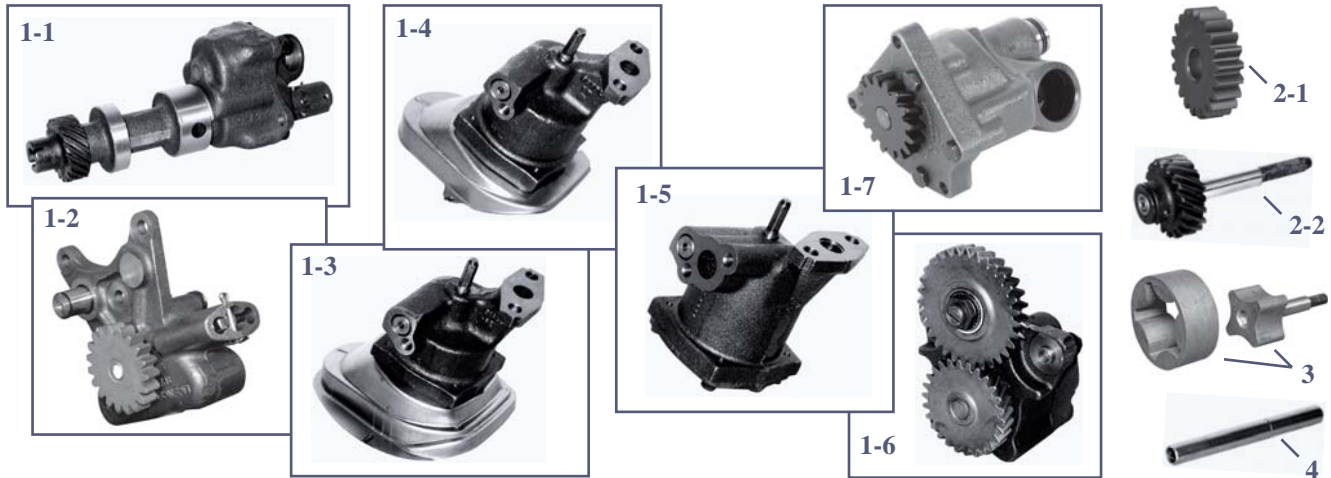

POMPES A HUILE
OIL PUMPS

Fig.	1	2	3	4
Tracteurs Tractors	Fig. Pompe à huile Oil pump	Arbre & pignon Shaft & gear assy.	Rotor & arbre Rotor & shaft assy.	Arbre Intermediate shaft
Major, Super Major	1-1 24/90-7 (528E6600, 81745498)			
Dexta, Super Dexta	1-2 24/90-8 (957E6600C, 81804347)	24/91-8 (2-1) (957E6649, 81804383)		
2000, 2310, 2600, 2610, 2810, 2910, 3000, 3230, 3430, 3600, 3630, 3910, 3930, 4000, 4100, 4110, 4130, 4600, 4610, 4630, 4830, 5000, 5110, 5600, 5610, 5700, 5900, 6600, 6700	1-3 24/90-9 (E1NN6600DD, 81873261)	24/91-9 (2-2) (E9NN6A820AA, 83984954, 87800008)	24/92-9 (D0NN6608B, 81823167) (4 cannelures 4 fluted)	24/93-9 (C7NN6A605A, 81817359)
5030, 6410, 6610, 6710, 6810, 7000, 7410, 7600, 7610, 7700, 7710	1-4 24/90-10 (E1NN6600CC, 83956421)			
5610S, 5640, 6610S, 6640, 6810S, 7010, 7610S, 7740, TS80, TS90, TS100, TS110	1-7 24/90-44 (E9NN6600AB, 81868537)			
7810, 9700	1-5 24/90-21 (E7NN6600AA, 83961087)	24/91-9 (2-2) (E9NN6A820AA, 83984954, 87800008)		24/93-9 (C7NN6A605A, 81817359)
7810S, 7840, 8010, 8160, 8240, 8340, 8360, 8560, 8670, 8770, 8870, 8970, TM115, TM125, TM135, TM150, TM165, TS115	1-7 24/90-45 (E9NN6600BB, 81868538)			
7910, 8210, 8530, 8630, 8730, 8830, TW5, TW10, TW15, TW20, TW25, TW30, TW35	1-6 24/90-22 (D8NN6600AJ, 83951804, 87840275)			
8000, 8200, 8600, 9000, 9200, 9600	1-5 24/90-19 (E2NN6600AC, 83956426)	24/91-9 (2-2) (E9NN6A820AA, 83984954, 87800008)		24/93-9 (C7NN6A605A, 81817359)
8700	24/90-20 E1NN6600BC, 83956423)			