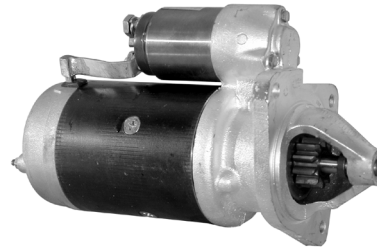

TRACPIECES

bepco tractor parts

PRODUCT NEWS-SHEET

PAGE : 7115

DATE : 06/2001

ELECTRICALS

**DEMARREURS
STARTERS
ANLASSER
STARTMOTOREN
MOTORES DE ARRANQUE**

LUCAS Licensed
Designed